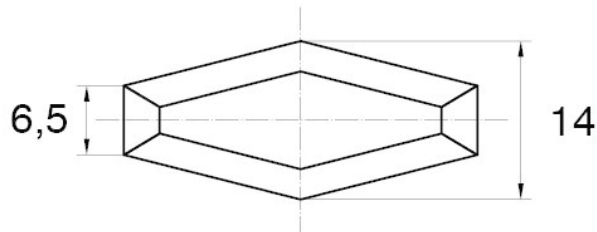

BL-NMM30 - Wing nuts

Details:

- **Handle material:** Nylon
- **Thread material:** brass; Stainless steel available on special order
- **Handle colour:** black; other colours available on special order
- Type:
 - F - closed
 - O - open

Symbol	Type	Int. thread d	Int. thread length h	Standard pack
			[mm]	[szt./pcs]
BL-NMM30-M6-F	F	M6	8	1000