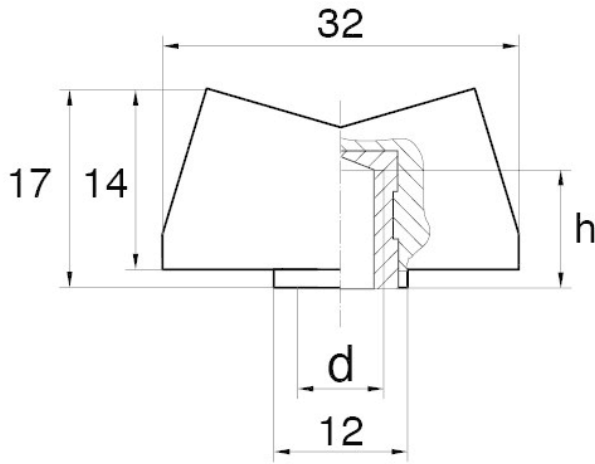

BL-NMM30 - Wing nuts

Details:

- **Handle material:** Nylon
- **Thread material:** brass; Stainless steel available on special order
- **Handle colour:** black; other colours available on special order
- Type:
 - F - closed
 - O - open

Symbol	Type	Int. thread d	Int. thread length h	Standard pack
			[mm]	[szt./pcs]
BL-NMM30-M6-F	F	M6	8	1000