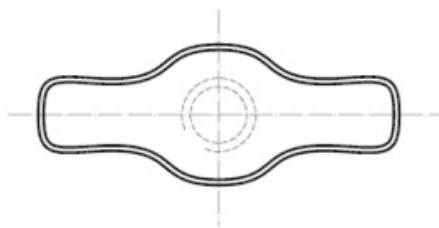

BL-NMM150 - Wing nuts

Details:

- **Handle material:** Nylon
- **Thread material:** brass; stainless steel available on special order
- **Handle colour:** black; other colours available on special order
- Standard pack: 5000 pcs

Symbol	Int. thread d	d1	D	Int. thread length h	h1	H
		[mm]	[mm]	[mm]	[mm]	[mm]
BL-NMM150-F-M6	M6	12	30	9	12.5	15