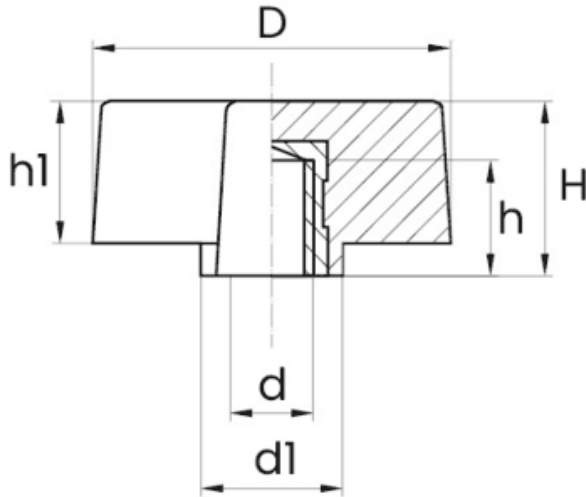

BL-NMM150 - Wing nuts

Details:

- **Handle material:** Nylon
- **Thread material:** brass; stainless steel available on special order
- **Handle colour:** black; other colours available on special order
- Standard pack: 5000 pcs

Symbol	Int. thread d	d1	D	Int. thread length h	h1	H
		[mm]	[mm]	[mm]	[mm]	[mm]
BL-NMM150-F-M6	M6	12	30	9	12.5	15