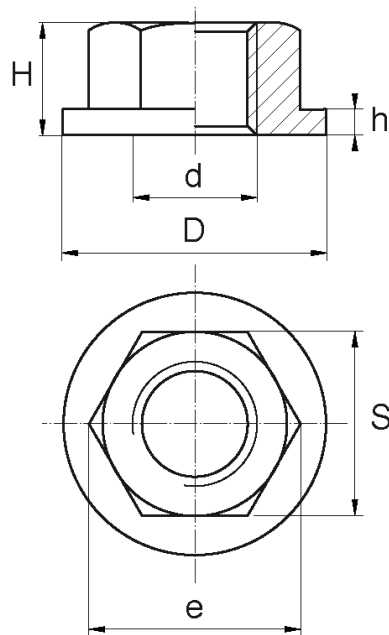

BL-NHEXP - Screws with knurled and slotted head

Details:

- **Material: Nylon**
- **Colour: natural**
- Materials available on special order: POM, PE, PP, PVDF, PC
- Other colours available on special order
- Good resistance to wear and weather conditions
- The washer provides a wider contact area

Symbol	Thread d	Ext. diameter D	Wrench size S	Height H	h	Material	Color	Standard pack
		[mm]	[mm]	[mm]	[mm]			[szt./pcs]
BL-NHEXP-M6	M6	13	10	6	1.2	PA	natural	1000