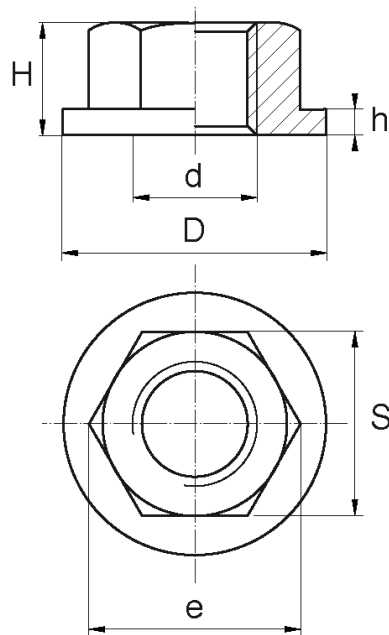

BL-NHEXP - Screws with knurled and slotted head

Details:

- **Material: Nylon**
- **Colour: natural**
- Materials available on special order: POM, PE, PP, PVDF, PC
- Other colours available on special order
- Good resistance to wear and weather conditions
- The washer provides a wider contact area

| Symbol | Thread d | Ext. diameter D | Wrench size S | Height H | h | Material | Color | Standard pack |
|--------------|-------------|--------------------|------------------|-------------|------|----------|---------|---------------|
| | | [mm] | [mm] | [mm] | [mm] | | | [szt./pcs] |
| BL-NHEXP-M24 | M24 | 53 | 36 | 23.8 | 4 | PA | natural | 250 |