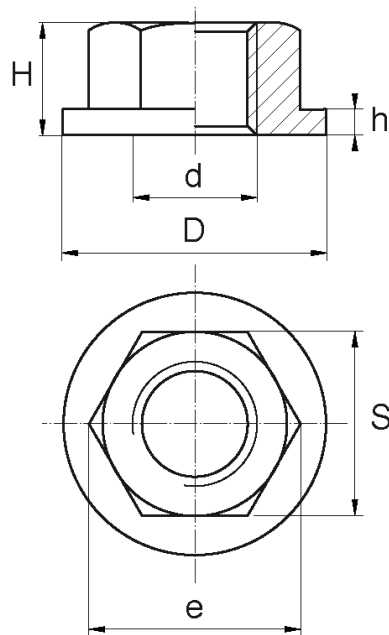

BL-NHEXP - Screws with knurled and slotted head

Details:

- **Material: Nylon**
- **Colour: natural**
- Materials available on special order: POM, PE, PP, PVDF, PC
- Other colours available on special order
- Good resistance to wear and weather conditions
- The washer provides a wider contact area

Symbol	Thread d	Ext. diameter D	Wrench size S	Height H	h	Material	Color	Standard pack
		[mm]	[mm]	[mm]	[mm]			[szt./pcs]
BL-NHEXP-M12	M12	27.1	18	12.7	3	PA	natural	1000