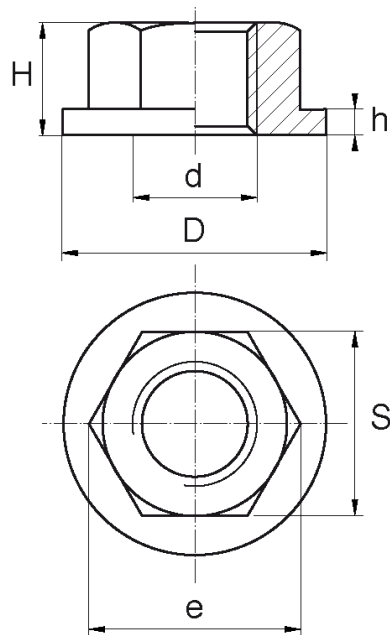

**BL-NHEXP - Screws with knurled and slotted head**

**Details:**

- **Material: Nylon**
- **Colour: natural**
- Materials available on special order: POM, PE, PP, PVDF, PC
- Other colours available on special order
- Good resistance to wear and weather conditions
- The washer provides a wider contact area

Symbol	Thread d	Ext. diameter D	Wrench size S	Height H	h	Material	Color	Standard pack
		[mm]	[mm]	[mm]	[mm]			[szt./pcs]
BL-NHEXP-M10	M10	21.7	16	9.5	1.8	PA	natural	1000