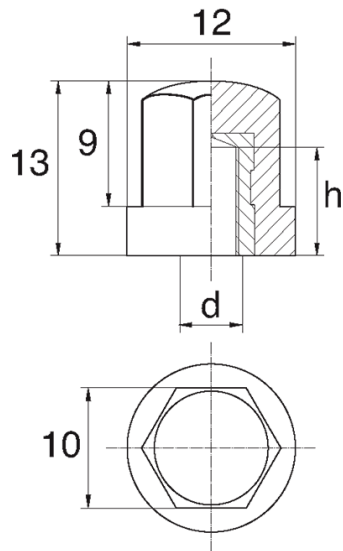

BL-NHEXM181 - Hex cap nuts

Details:

- **Handle material:** Nylon
- **Threaded insert material:** brass; stainless steel available on special order
- **Handle colour:** black; other colours available on special order
- Type:
 - F - closed

Symbol	Type	Int. thread d	Int. thread length h	Standard pack
			[mm]	[szt./pcs]
BL-NHEXM181-F-M6	F	M6	9	2500