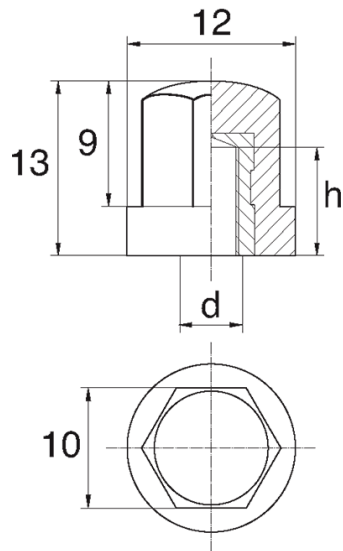

**BL-NHEXM181 - Hex cap nuts**

Details:

- **Handle material: Nylon**
- **Threaded insert material: brass;** stainless steel available on special order
- **Handle colour: black;** other colours available on special order
- Type:
  - F - closed

Symbol	Type	Int. thread d	Int. thread length h	Standard pack
			[mm]	[szt./pcs]
BL-NHEXM181-F-M5	F	M5	7.5	2500