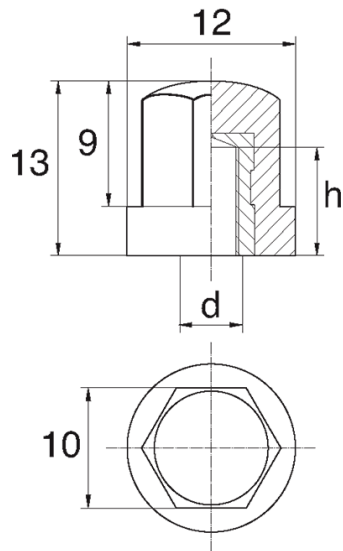

BL-NHEXM181 - Hex cap nuts

Details:

- **Handle material:** Nylon
- **Threaded insert material:** brass; stainless steel available on special order
- **Handle colour:** black; other colours available on special order
- Type:
 - F - closed

Symbol	Type	Int. thread d	Int. thread length h	Standard pack
			[mm]	[szt./pcs]
BL-NHEXM181-F-M4	F	M4	6	2500