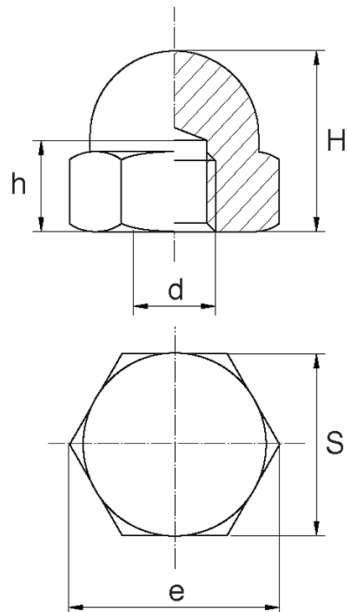

BL-NHEXKA -

Details:

- **Material: Nylon**
- **Colour: natural**
- Materials available on special order: PE, PP, POM, PC
- Other colours available on special order

Symbol	Thread d	Wrench size S	h	Height H	Material	Color	Standard pack
		[mm]	[mm]	[mm]			[szt./pcs]
BL-NHEXKA-M6	M6	10	4.5	12	PA	natural	1000