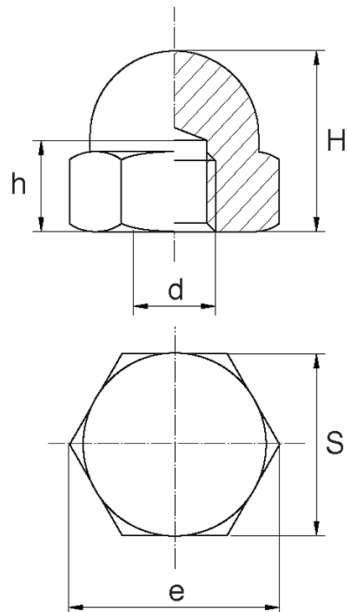

BL-NHEXKA -

Details:

- **Material: Nylon**
- **Colour: natural**
- Materials available on special order: PE, PP, POM, PC
- Other colours available on special order

Symbol	Thread d	Wrench size S	h	Height H	Material	Color	Standard pack
		[mm]	[mm]	[mm]			[szt./pcs]
BL-NHEXKA-M20	M20	30	16	34	PA	natural	250