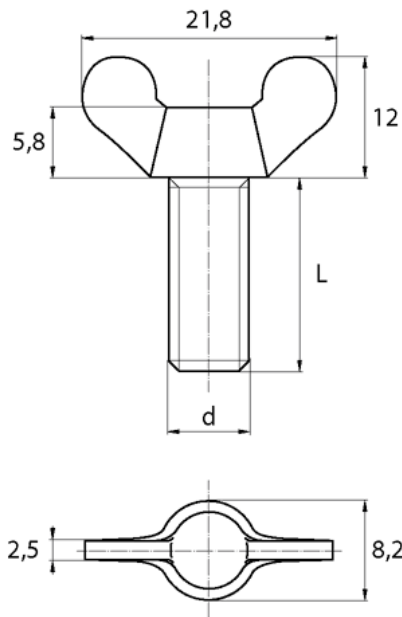

BL-MSM - Small, plastic wing screws

Details:

- **Material: Nylon**
- **Colour: natural**
- Other materials, colours and sizes available on special order

Symbol	Thread d	L	Head diameter	Head height	Material	Color	Standard pack
		[mm]	[mm]	[mm]			[szt./pcs]
BL-MSM-M8-35	M8	35	21.8	12	PA	natural	5000