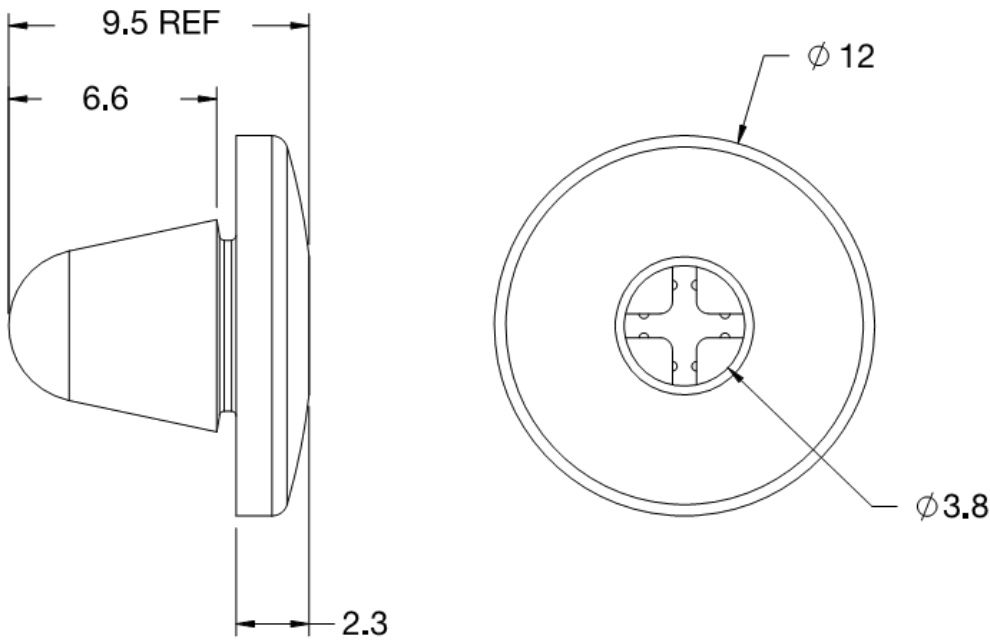

BIB - Blind Install Bumper

Details:

- **Material: Silicone Rubber, 45 Shore A, RMS-364***
- **Color: Black**
- **Standard Pack: 1000/Bag**

Symbol	Ext. diameter	Mounting hole diameter range	Panel thickness range	Material	Shore A hardness	Color
	[mm]	[mm]	[mm]			
BIB-1	12	5 - 5.4	0.06 - 0.8	silicone rubber	45	black