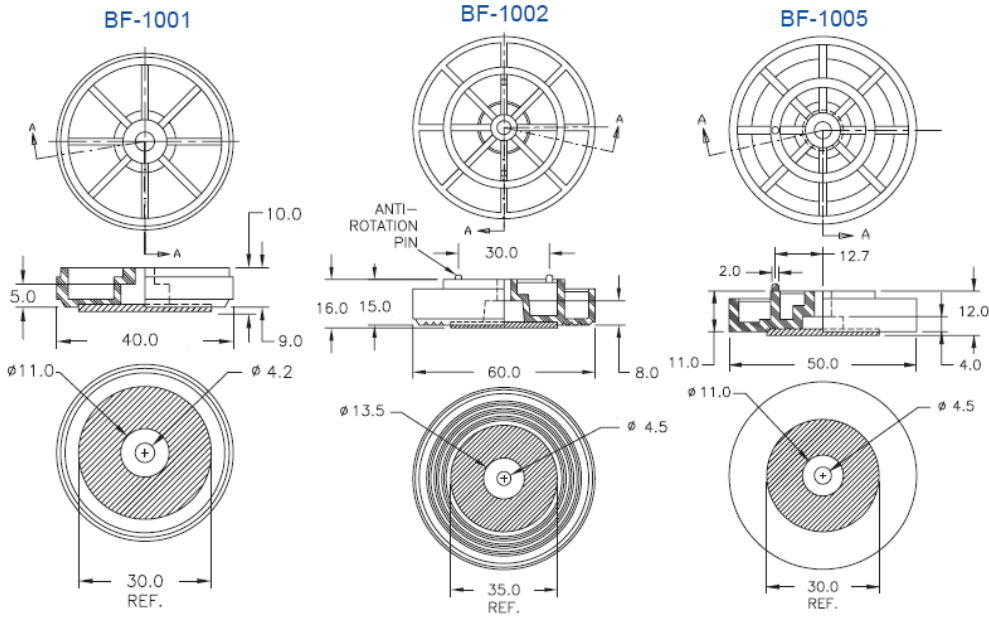

BF - Big Foot

Details:

- **Foot Material: ABS UL94HB, RMS-114***
- **Cushion Material: Nylon Fiber, RMS-240***
- **Recommended Mounting Screw: #8 or M4 Pan Head**
- **Load Capacity: 10 kg.**
- **Color: Black**
- **Standard Pack: 100/Bag**

Symbol	Max. load	Material	Flammability	Color
	[kg]			
BF-1005	10	ABS	UL94 HB	black