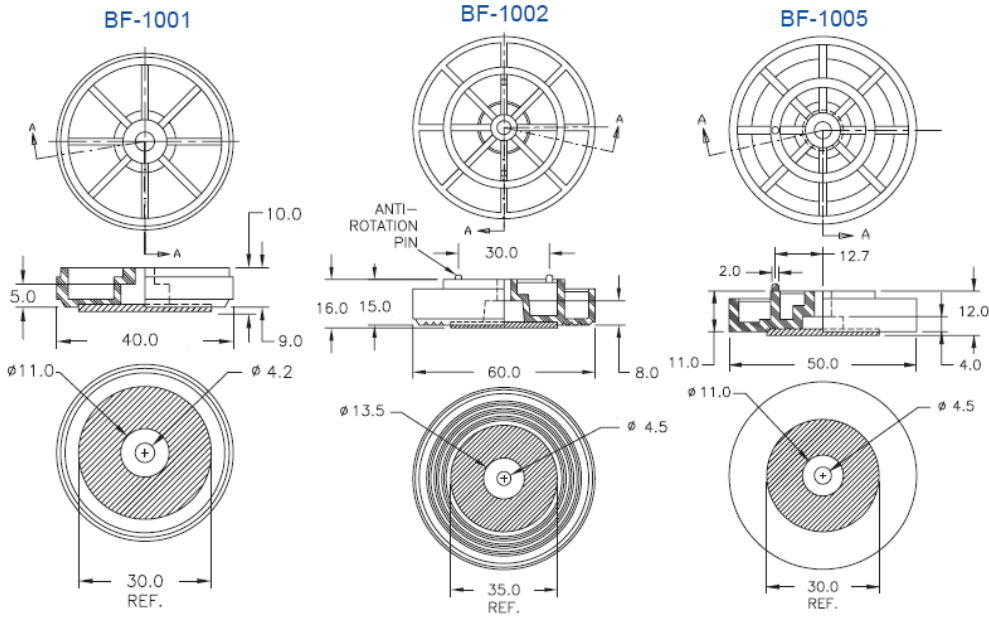

BF - Big Foot

Details:

- **Foot Material: ABS UL94HB, RMS-114***
- **Cushion Material: Nylon Fiber, RMS-240***
- **Recommended Mounting Screw: #8 or M4 Pan Head**
- **Load Capacity: 10 kg.**
- **Color: Black**
- **Standard Pack: 100/Bag**

Symbol	Max. load	Material	Flammability	Color
	[kg]			
BF-1002	10	ABS	UL94 HB	black