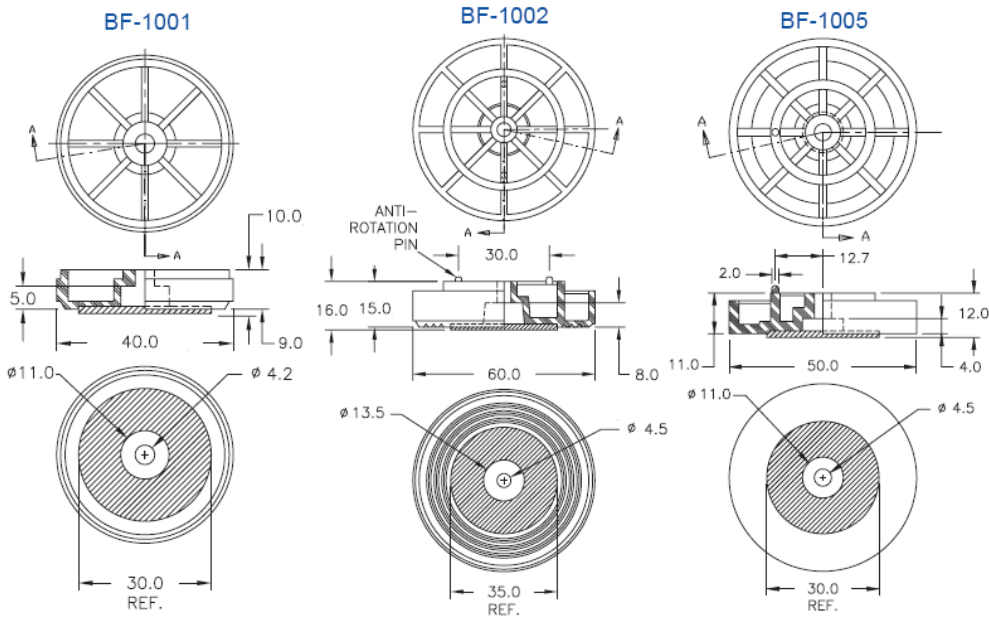

## BF - Big Foot

**Details:**

- **Foot Material: ABS UL94HB, RMS-114\***
- **Cushion Material: Nylon Fiber, RMS-240\***
- **Recommended Mounting Screw: #8 or M4 Pan Head**
- **Load Capacity: 10 kg.**
- **Color: Black**
- **Standard Pack: 100/Bag**

Symbol	Max. load	Material	Flammability	Color
	[kg]			
BF-1001	10	ABS	UL94 HB	black