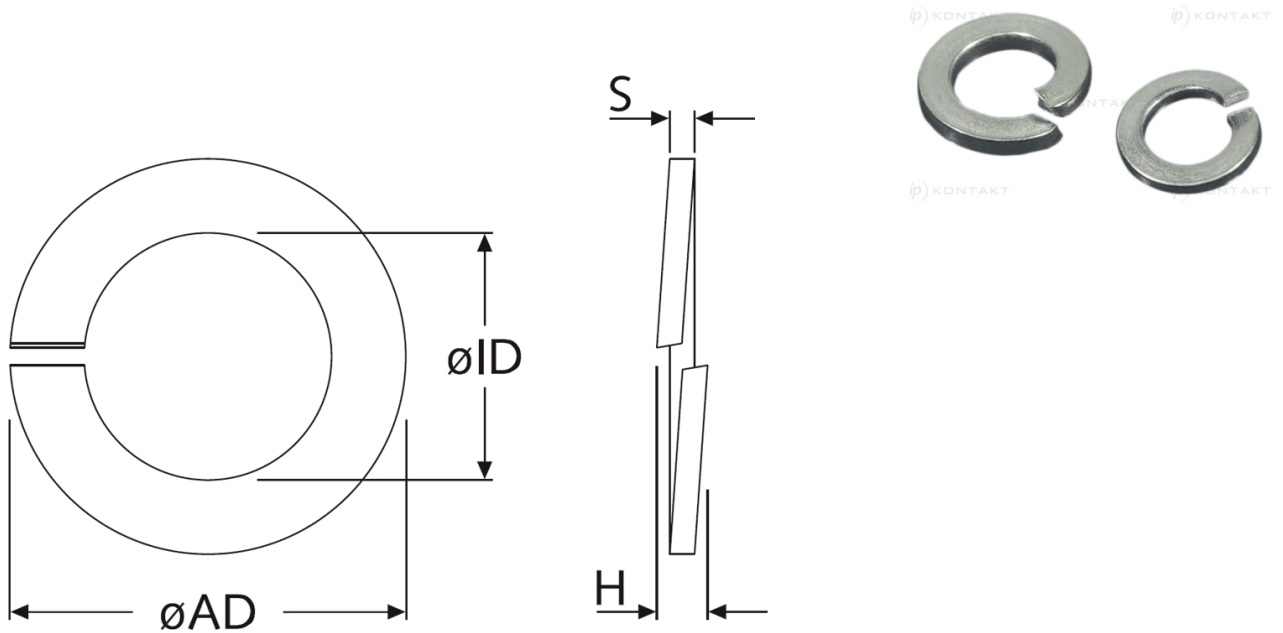

**AR-POS127B - Metal split lock washers**

Details:

- Material: see table

| Symbol           | For thread | Int. diameter<br>øID | Ext. diameter<br>øAD | Height<br>H max. | S    | Material           |
|------------------|------------|----------------------|----------------------|------------------|------|--------------------|
|                  |            | [mm]                 | [mm]                 | [mm]             | [mm] |                    |
| AR-POS127B-28865 | M10        | 10.2                 | 18.1                 | 5.2              | 2.2  | stainless steel A2 |