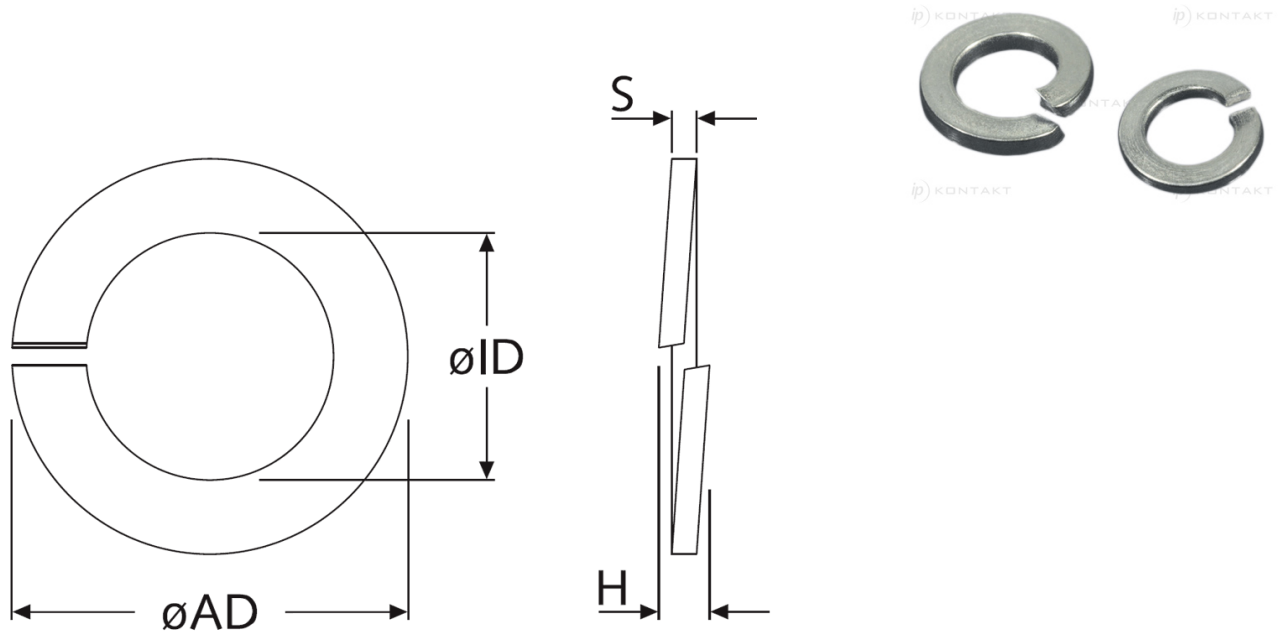

**AR-POS127B - Metal split lock washers**

Details:

- Material: see table

Symbol	For thread	Int. diameter øID	Ext. diameter øAD	Height H max.	S	Material
		[mm]	[mm]	[mm]	[mm]	
AR-POS127B-28864	M8	8.1	14.8	4.7	2	stainless steel A2