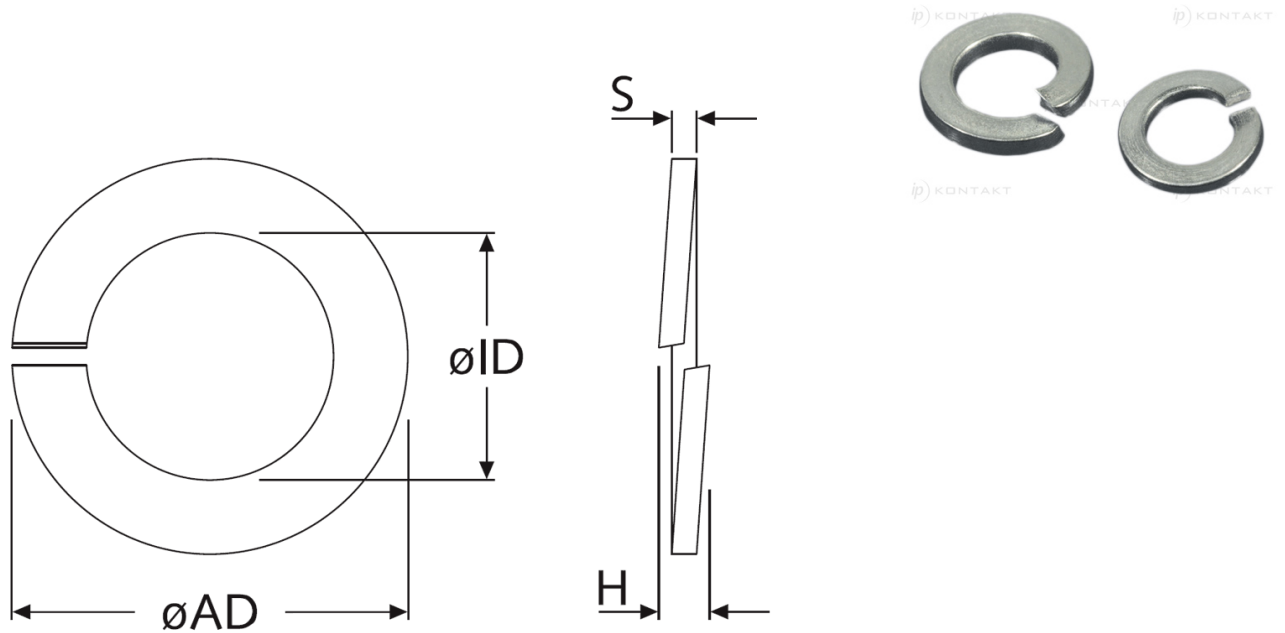

**AR-POS127B - Metal split lock washers**

Details:

- Material: see table

Symbol	For thread	Int. diameter øID	Ext. diameter øAD	Height H max.	S	Material
		[mm]	[mm]	[mm]	[mm]	
AR-POS127B-28863	M2	2.1	4.4	1.2	0.5	stainless steel A2