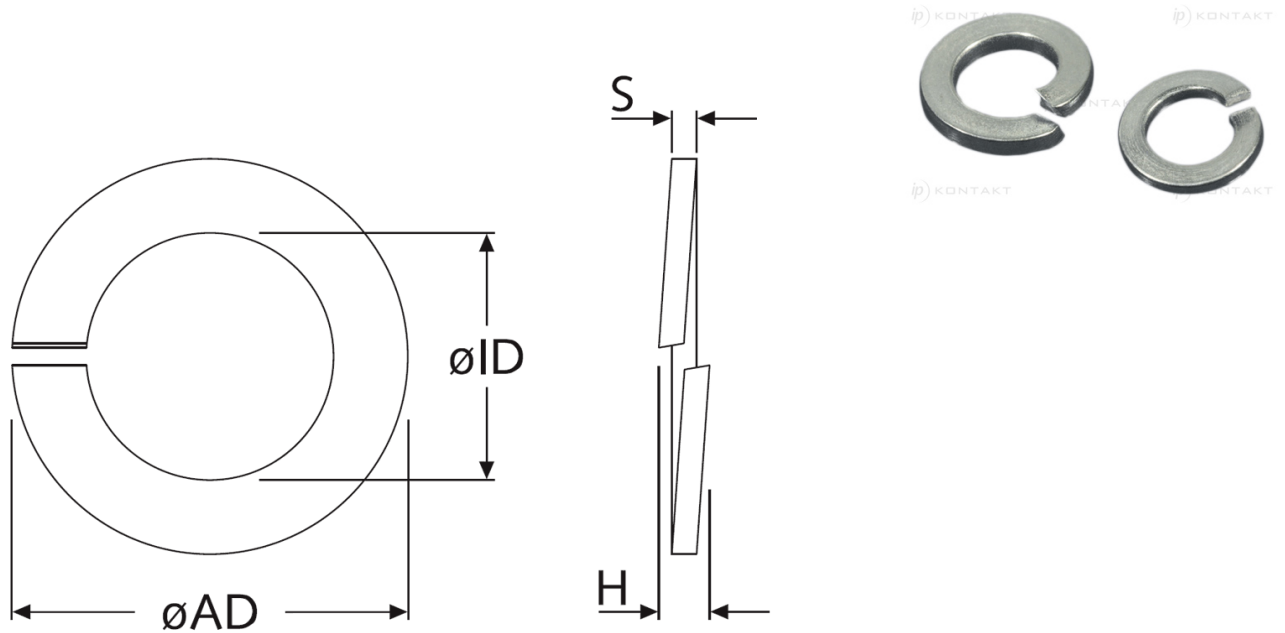

AR-POS127B - Metal split lock washers

Details:

- Material: see table

Symbol	For thread	Int. diameter øID	Ext. diameter øAD	Height H max.	S	Material
		[mm]	[mm]	[mm]	[mm]	
AR-POS127B-28862	M2	2.1	4.4	1.2	0.5	zinc-plated steel