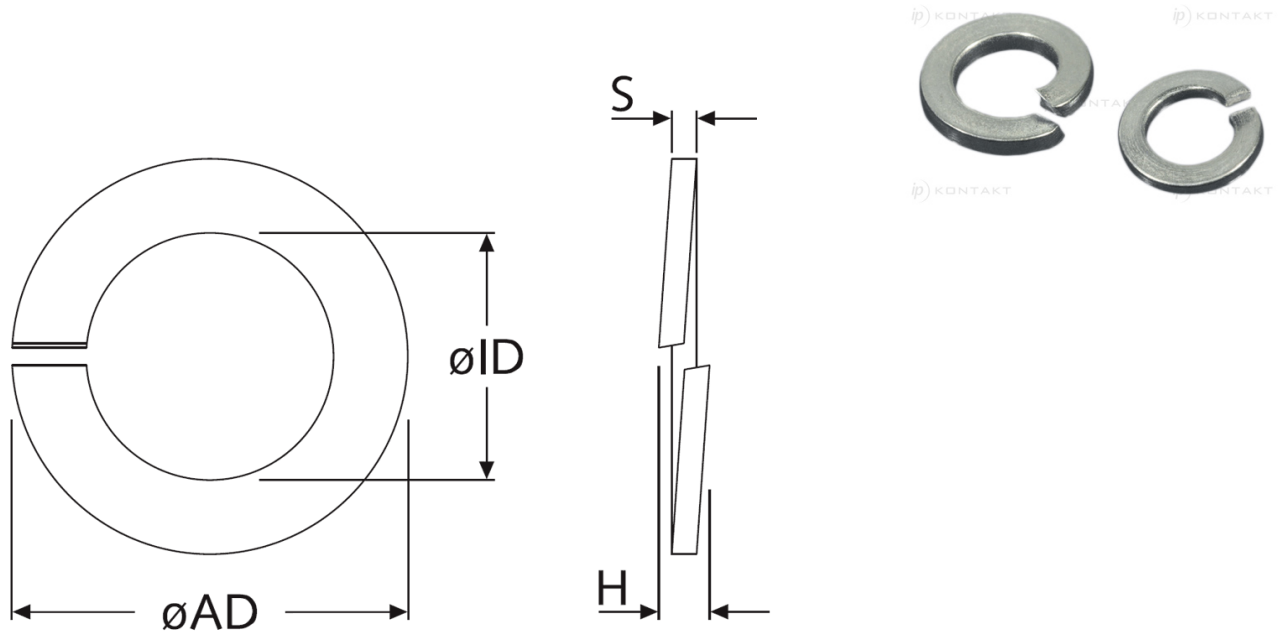

AR-POS127B - Metal split lock washers

Details:

- Material: see table

| Symbol | For thread | Int. diameter øID | Ext. diameter øAD | Height H max. | S | Material |
|------------------|------------|----------------------|----------------------|------------------|------|--------------------|
| | | [mm] | [mm] | [mm] | [mm] | |
| AR-POS127B-28243 | M6 | 6.1 | 11.8 | 3.8 | 1.6 | stainless steel A2 |