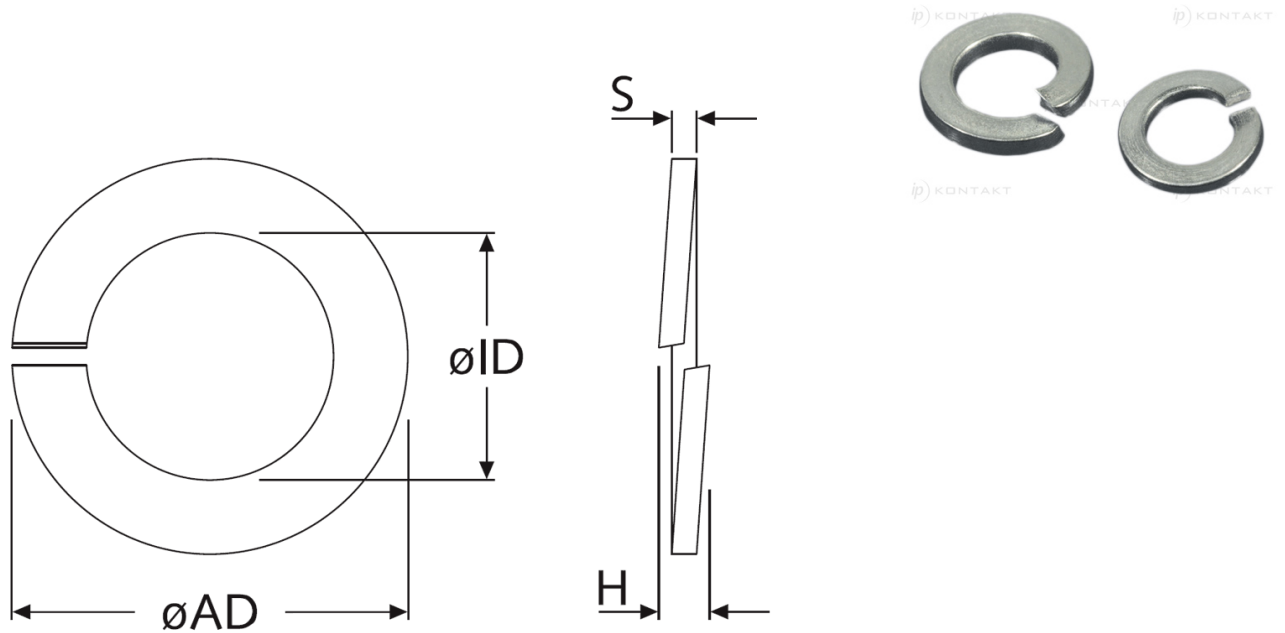

AR-POS127B - Metal split lock washers

Details:

- Material: see table

Symbol	For thread	Int. diameter øID	Ext. diameter øAD	Height H max.	S	Material
		[mm]	[mm]	[mm]	[mm]	
AR-POS127B-28242	M5	5.1	9.2	2.8	1.2	stainless steel A2