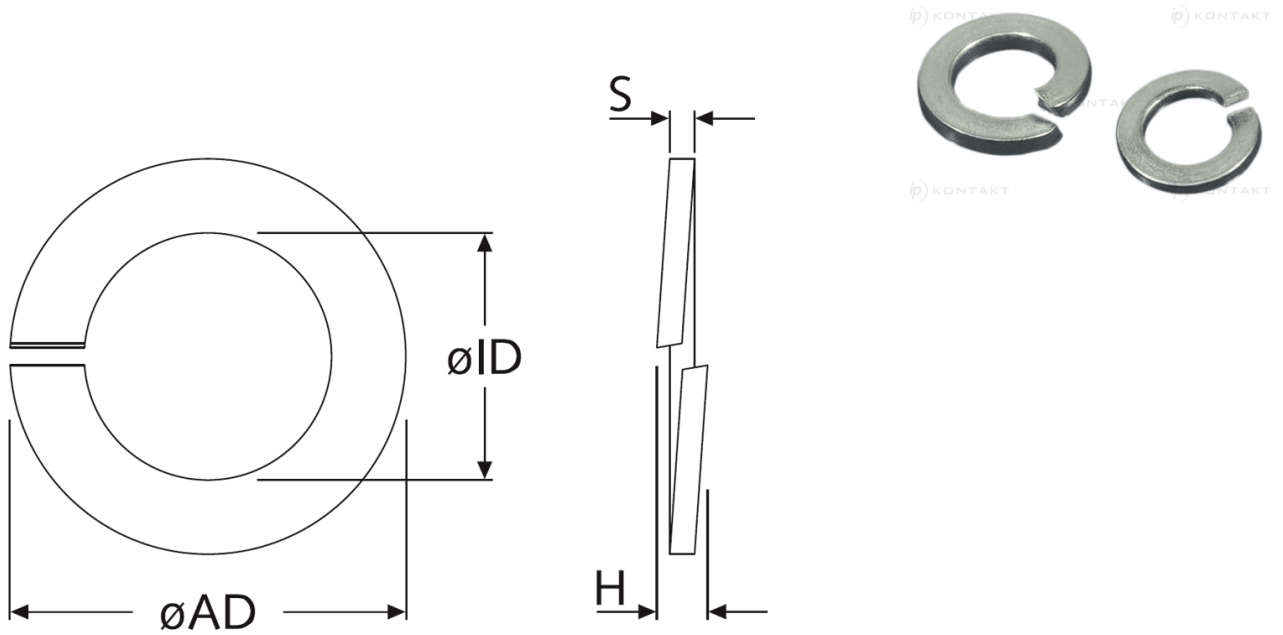

AR-POS127B - Metal split lock washers

Details:

- Material: see table

Symbol	For thread	Int. diameter $\varnothing ID$	Ext. diameter $\varnothing AD$	Height H max.	S	Material
		[mm]	[mm]	[mm]	[mm]	
AR-POS127B-21271	M4	4.1	7.6	2.1	0.9	stainless steel A2