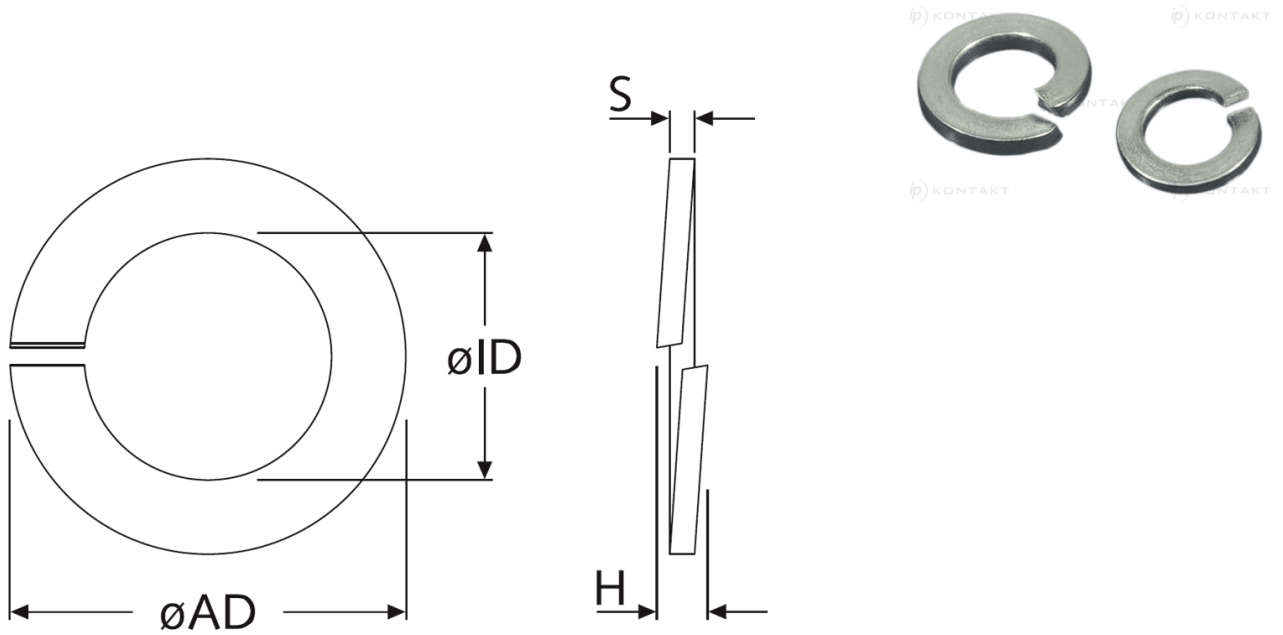

**AR-POS127B - Metal split lock washers**

Details:

- Material: see table

Symbol	For thread	Int. diameter $\varnothing ID$	Ext. diameter $\varnothing AD$	Height H max.	S	Material
		[mm]	[mm]	[mm]	[mm]	
AR-POS127B-21270	M3	3.1	6.2	1.9	0.8	stainless steel A2