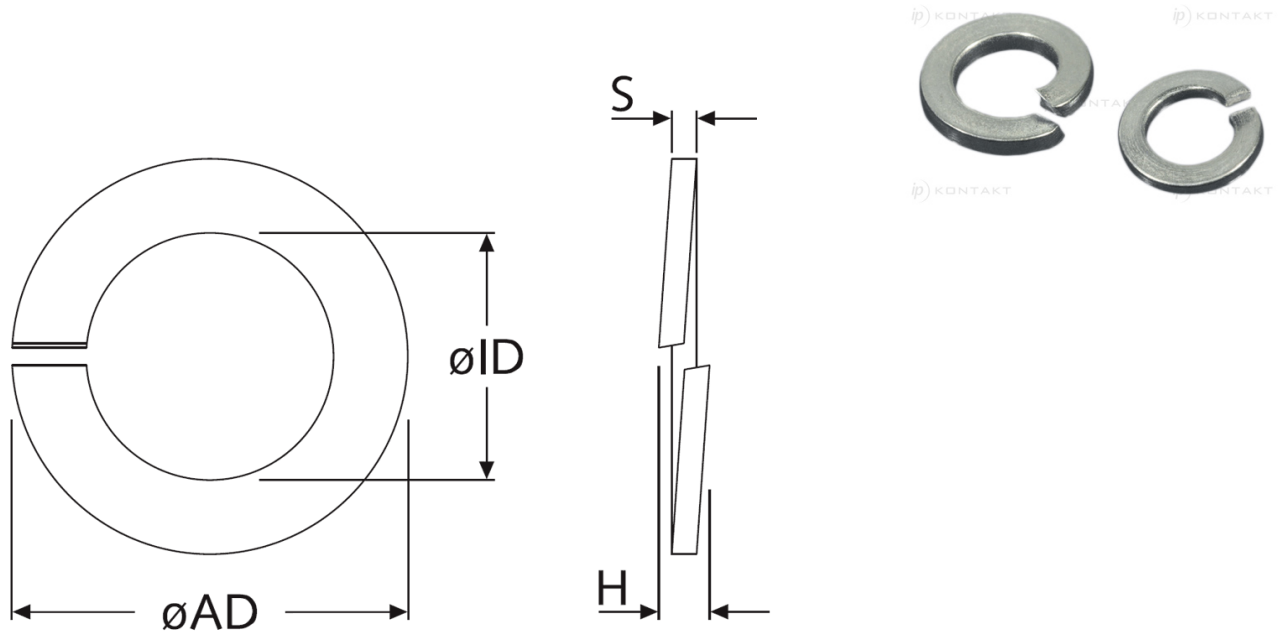

**AR-POS127B - Metal split lock washers**

Details:

- Material: see table

Symbol	For thread	Int. diameter øID	Ext. diameter øAD	Height H max.	S	Material
		[mm]	[mm]	[mm]	[mm]	
AR-POS127B-21269	M2.5	2.6	5.1	1.4	0.6	stainless steel A2