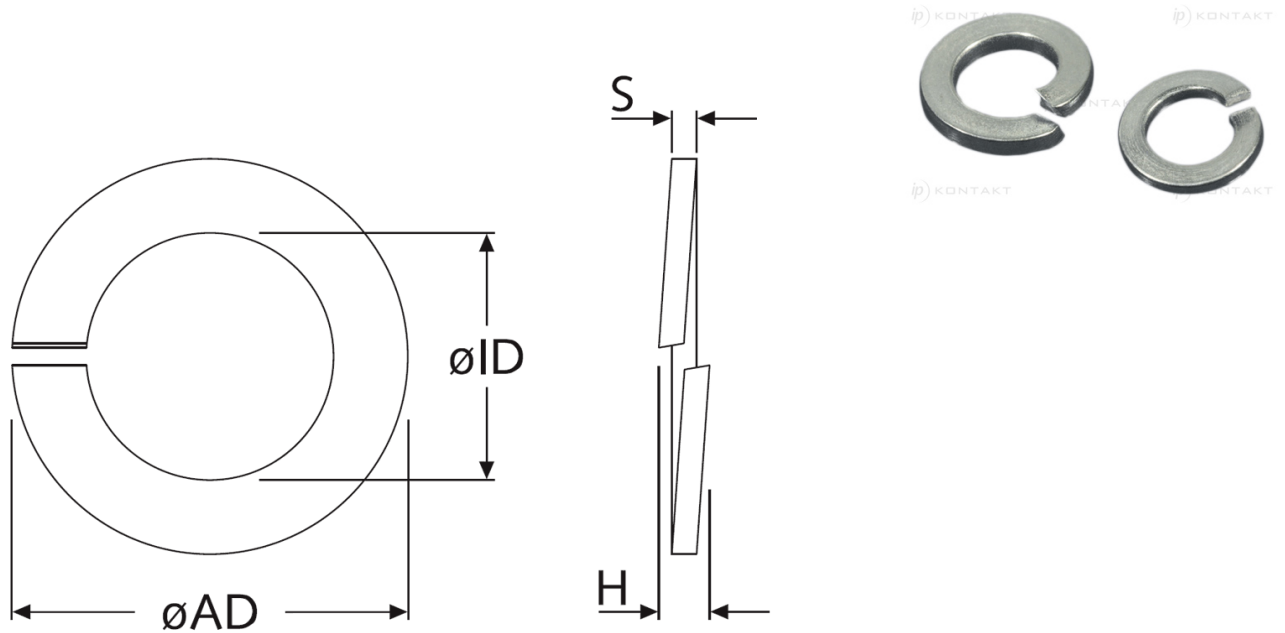

AR-POS127B - Metal split lock washers

Details:

- Material: see table

Symbol	For thread	Int. diameter øID	Ext. diameter øAD	Height H max.	S	Material
		[mm]	[mm]	[mm]	[mm]	
AR-POS127B-21268	M10	10.2	18.1	5.2	2.2	zinc-plated steel