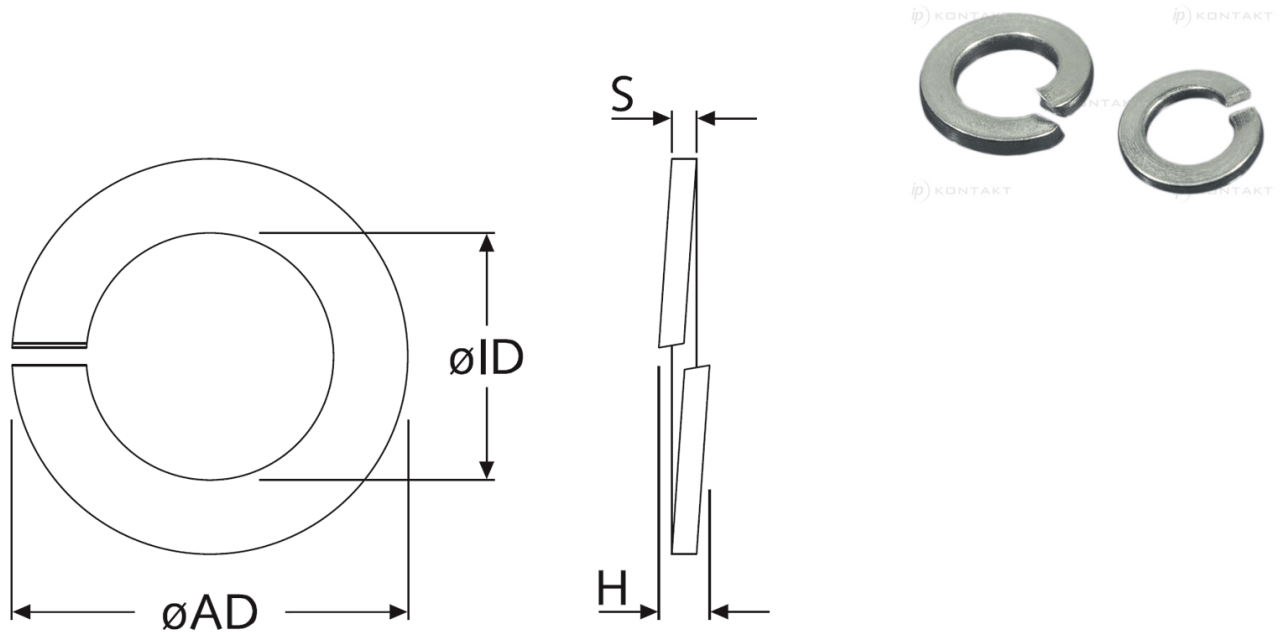

AR-POS127B - Metal split lock washers

Details:

- Material: see table

Symbol	For thread	Int. diameter øID	Ext. diameter øAD	Height H max.	S	Material
		[mm]	[mm]	[mm]	[mm]	
AR-POS127B-21267	M8	8.1	14.8	4.7	2	zinc-plated steel