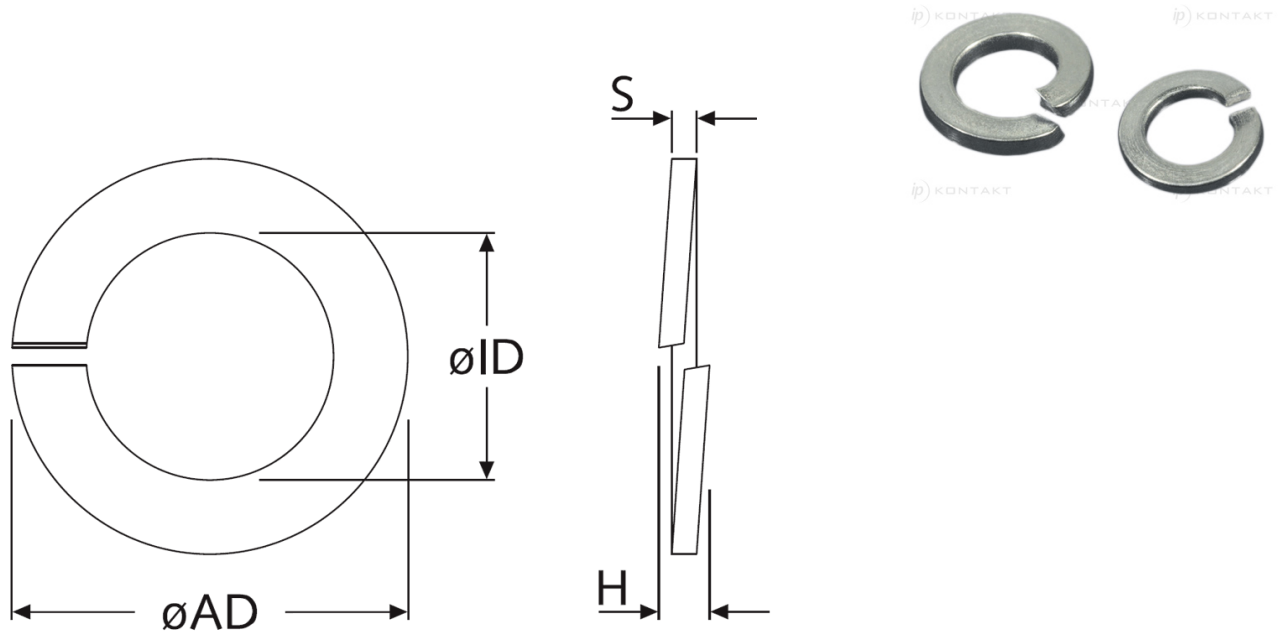

**AR-POS127B - Metal split lock washers**

Details:

- Material: see table

Symbol	For thread	Int. diameter øID	Ext. diameter øAD	Height H max.	S	Material
		[mm]	[mm]	[mm]	[mm]	
AR-POS127B-21265	M5	5.1	9.2	2.8	1.2	zinc-plated steel