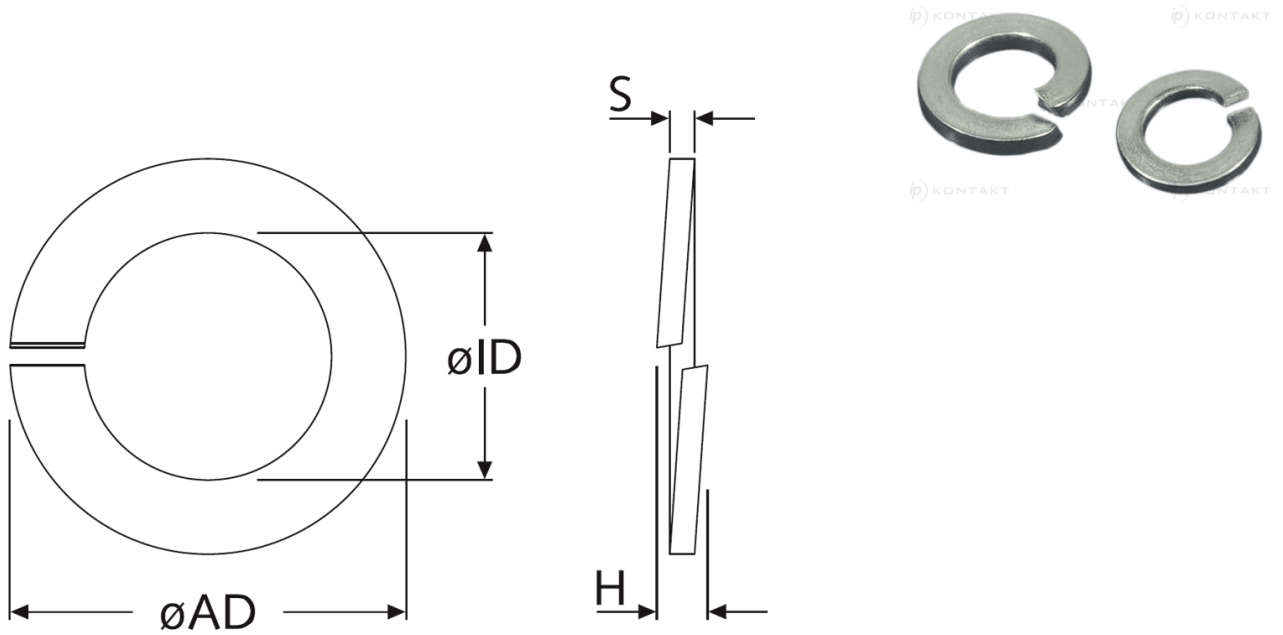

**AR-POS127B - Metal split lock washers**

Details:

- Material: see table

Symbol	For thread	Int. diameter øID	Ext. diameter øAD	Height H max.	S	Material
		[mm]	[mm]	[mm]	[mm]	
AR-POS127B-21264	M4	4.1	7.6	2.1	0.9	zinc-plated steel