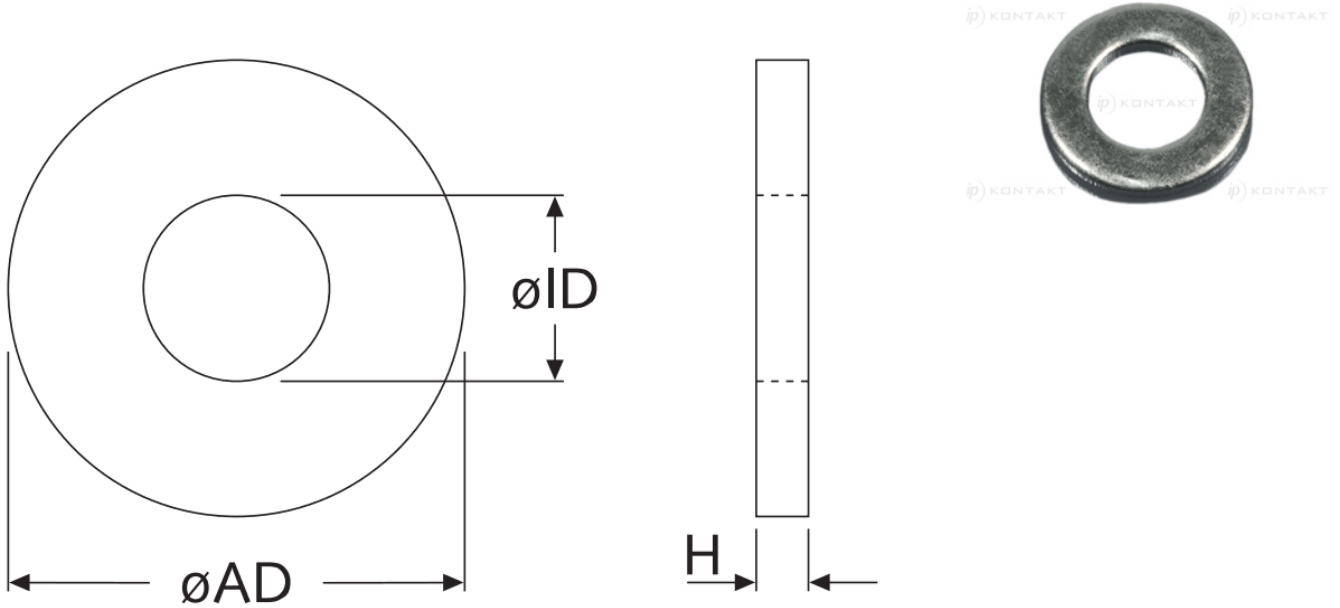

AR-POD125A - Metal flat washers without chamfer DIN 125A

Details:

- Material: see table

Symbol	For thread	Int. diameter $\varnothing ID$	Ext. diameter $\varnothing AD$	Height H	Material
		[mm]	[mm]	[mm]	
AR-POD125A-28837	M10	10.5	20	2	stainless steel A2