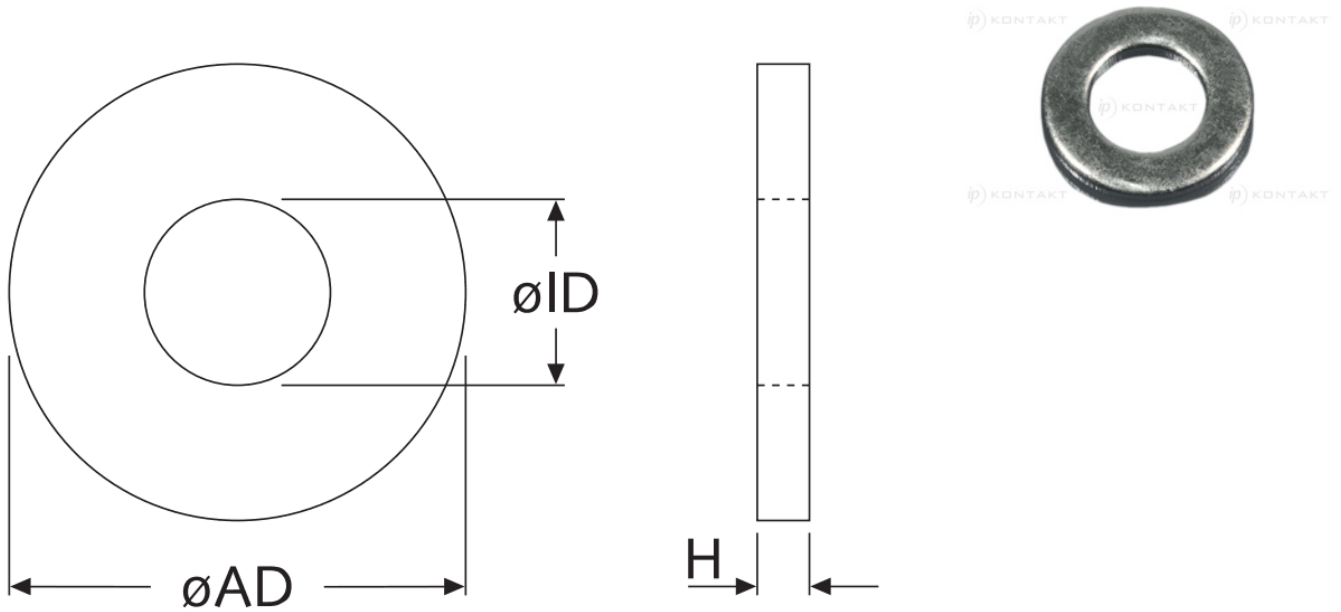

AR-POD125A - Metal flat washers without chamfer DIN 125A

Details:

- Material: see table

Symbol	For thread	Int. diameter $\varnothing ID$	Ext. diameter $\varnothing AD$	Height H	Material
		[mm]	[mm]	[mm]	
AR-POD125A-28836	M8	8.4	16	1.6	stainless steel A2