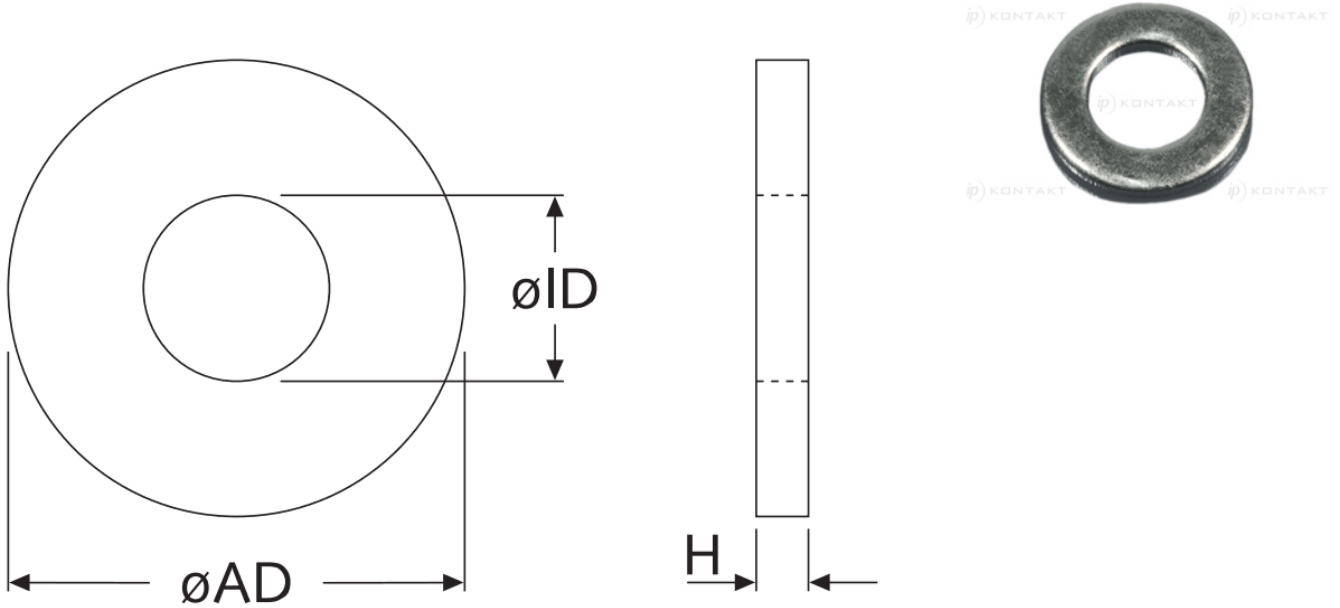

AR-POD125A - Metal flat washers without chamfer DIN 125A

Details:

- Material: see table

Symbol	For thread	Int. diameter $\varnothing ID$	Ext. diameter $\varnothing AD$	Height H	Material
		[mm]	[mm]	[mm]	
AR-POD125A-28834	M5	5.3	10	1	stainless steel A2