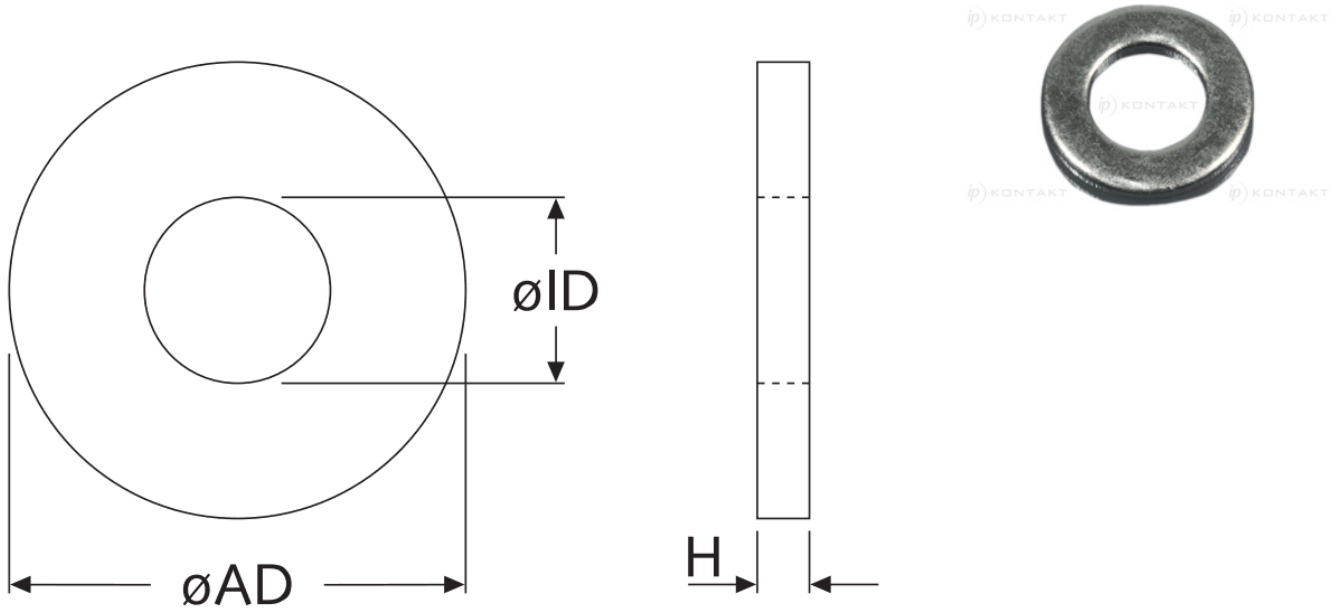

AR-POD125A - Metal flat washers without chamfer DIN 125A

Details:

- Material: see table

Symbol	For thread	Int. diameter $\varnothing ID$	Ext. diameter $\varnothing AD$	Height H	Material
		[mm]	[mm]	[mm]	
AR-POD125A-28831	M2.5	2.7	6	0.5	stainless steel A2