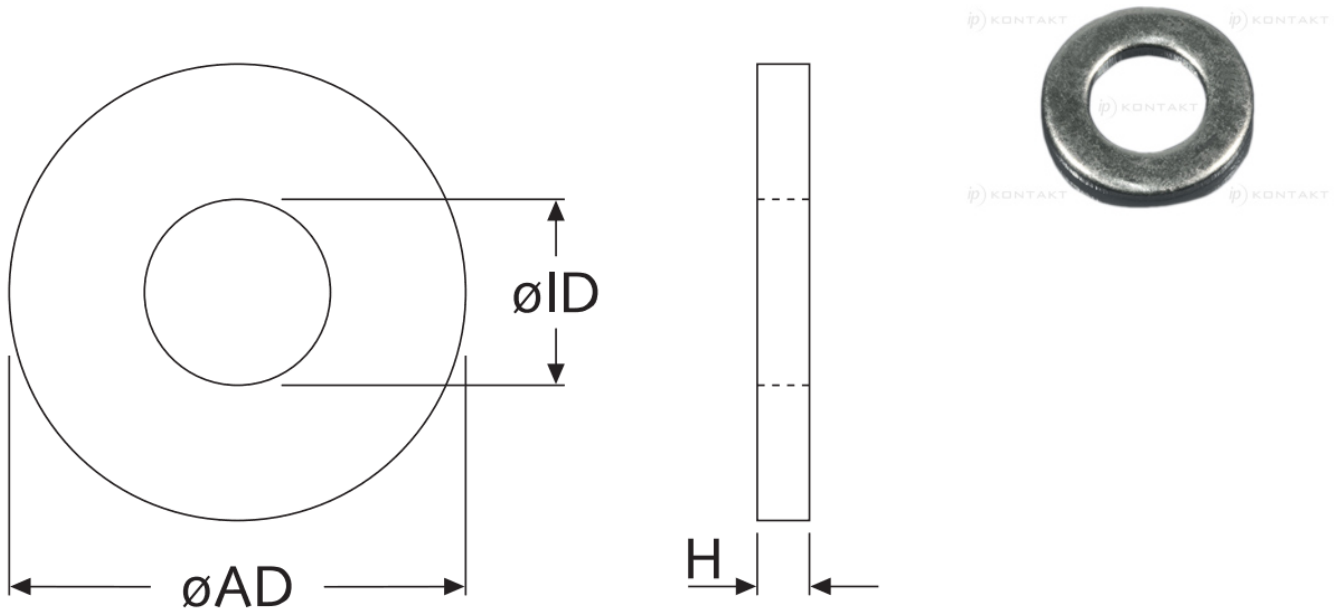

AR-POD125A - Metal flat washers without chamfer DIN 125A

Details:

- Material: see table

Symbol	For thread	Int. diameter $\varnothing ID$	Ext. diameter $\varnothing AD$	Height H	Material
		[mm]	[mm]	[mm]	
AR-POD125A-28830	M2	2.2	5	0.3	stainless steel A2