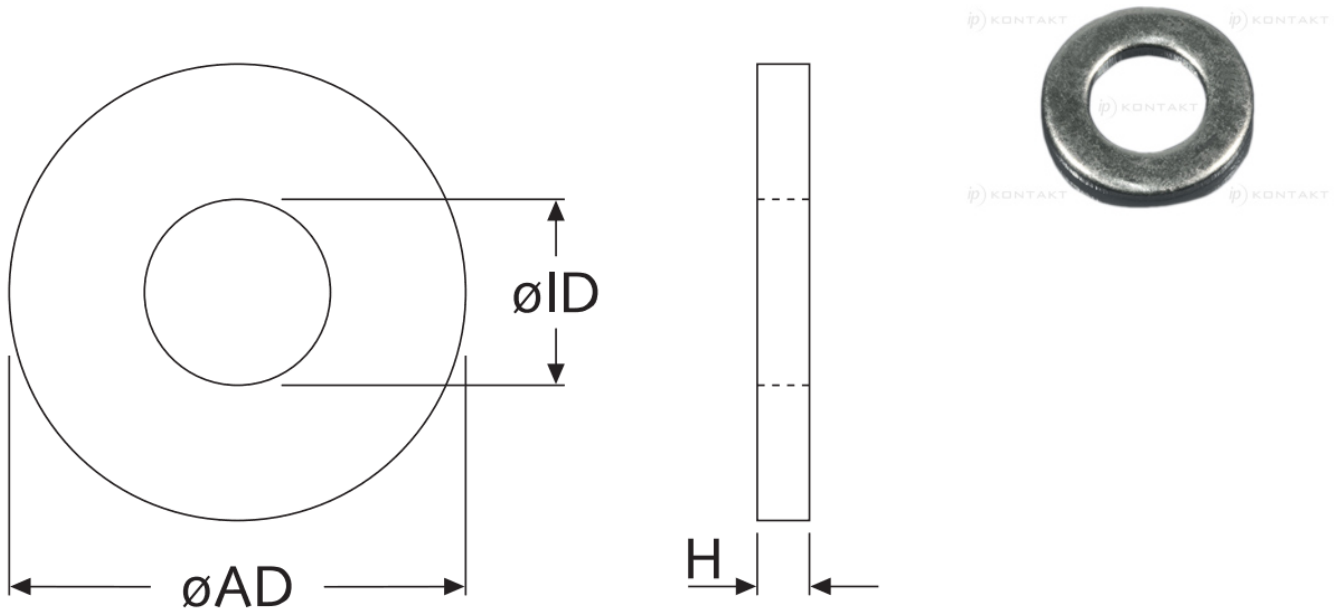

AR-POD125A - Metal flat washers without chamfer DIN 125A

Details:

- Material: see table

Symbol	For thread	Int. diameter $\varnothing ID$	Ext. diameter $\varnothing AD$	Height H	Material
		[mm]	[mm]	[mm]	
AR-POD125A-21349	M10	10.5	20	2	zinc-plated steel