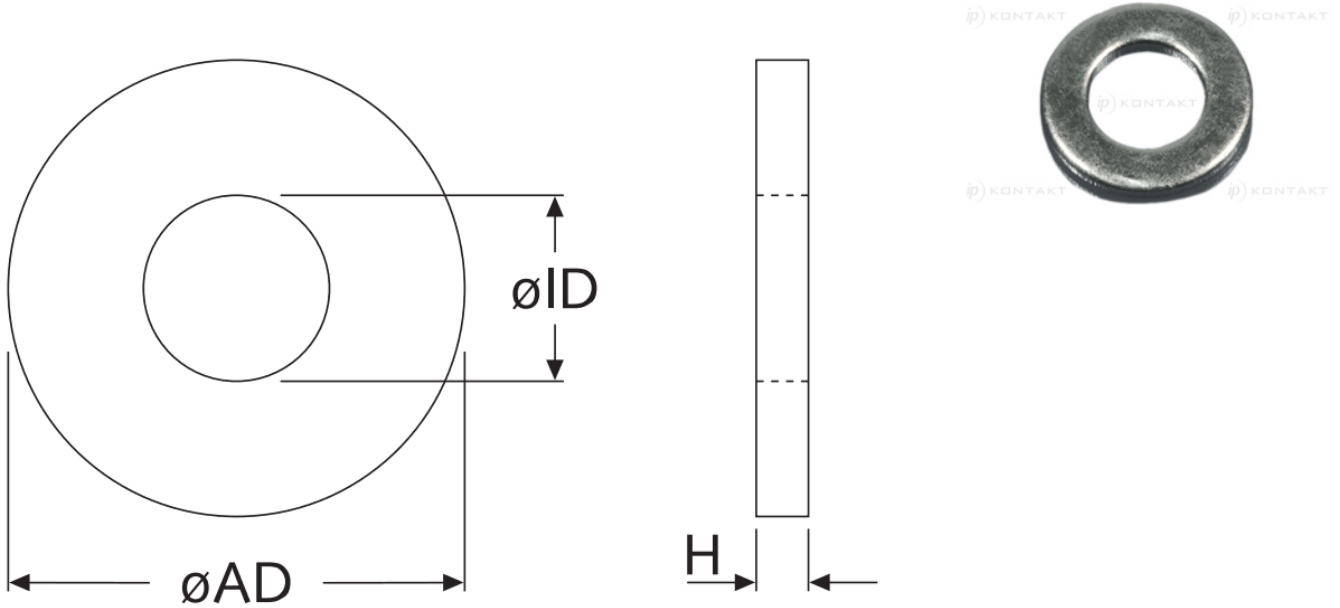

**AR-POD125A - Metal flat washers without chamfer DIN 125A**

Details:

- Material: see table

Symbol	For thread	Int. diameter $\varnothing ID$	Ext. diameter $\varnothing AD$	Height H	Material
		[mm]	[mm]	[mm]	
AR-POD125A-21348	M8	8.4	16	1.6	zinc-plated steel