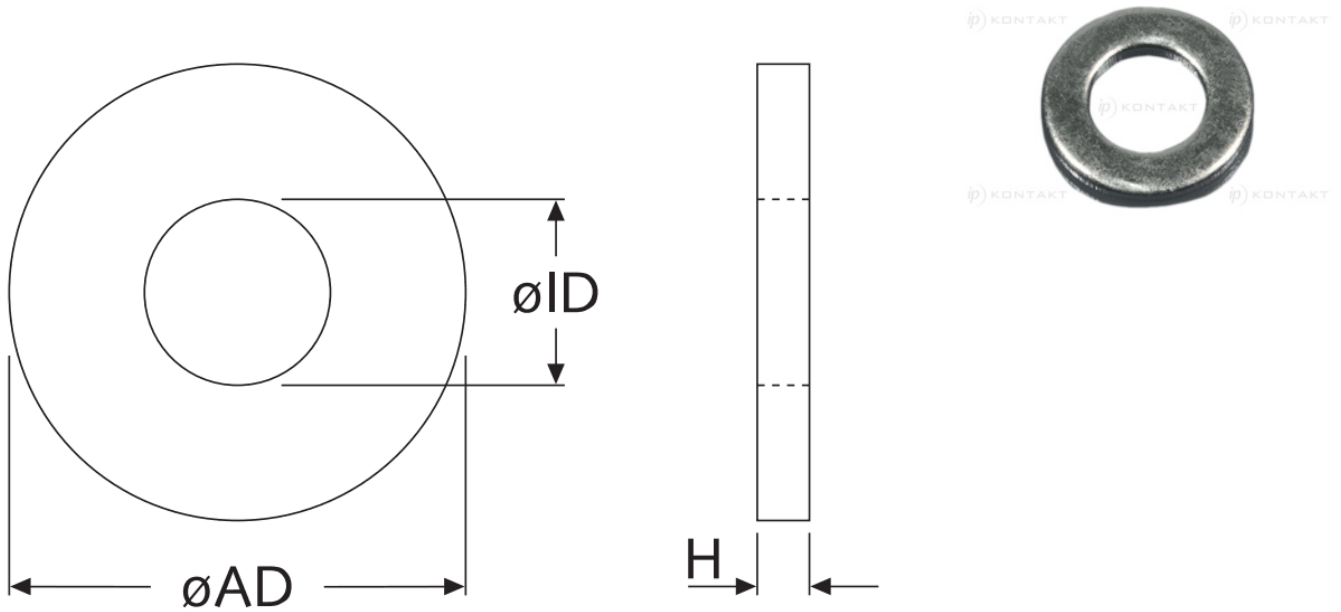

AR-POD125A - Metal flat washers without chamfer DIN 125A

Details:

- Material: see table

Symbol	For thread	Int. diameter $\varnothing ID$	Ext. diameter $\varnothing AD$	Height H	Material
		[mm]	[mm]	[mm]	
AR-POD125A-21345	M4	4.3	9	0.8	zinc-plated steel