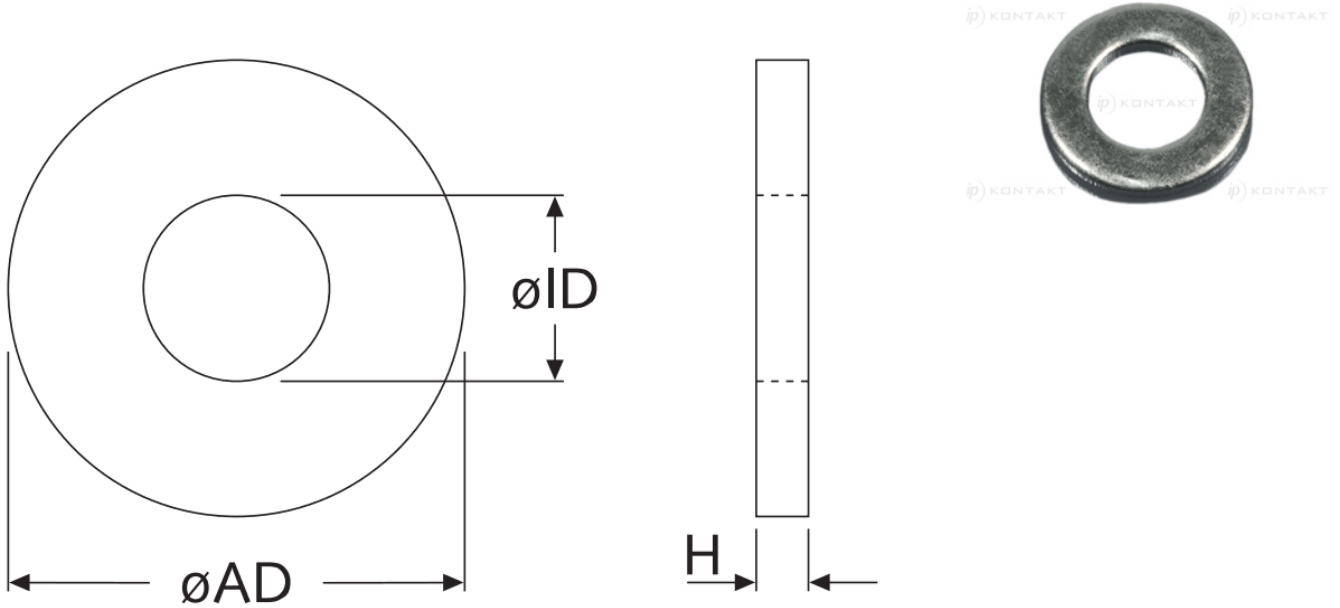

AR-POD125A - Metal flat washers without chamfer DIN 125A

Details:

- Material: see table

Symbol	For thread	Int. diameter $\varnothing ID$	Ext. diameter $\varnothing AD$	Height H	Material
		[mm]	[mm]	[mm]	
AR-POD125A-21344	M3	3.2	7	0.5	zinc-plated steel