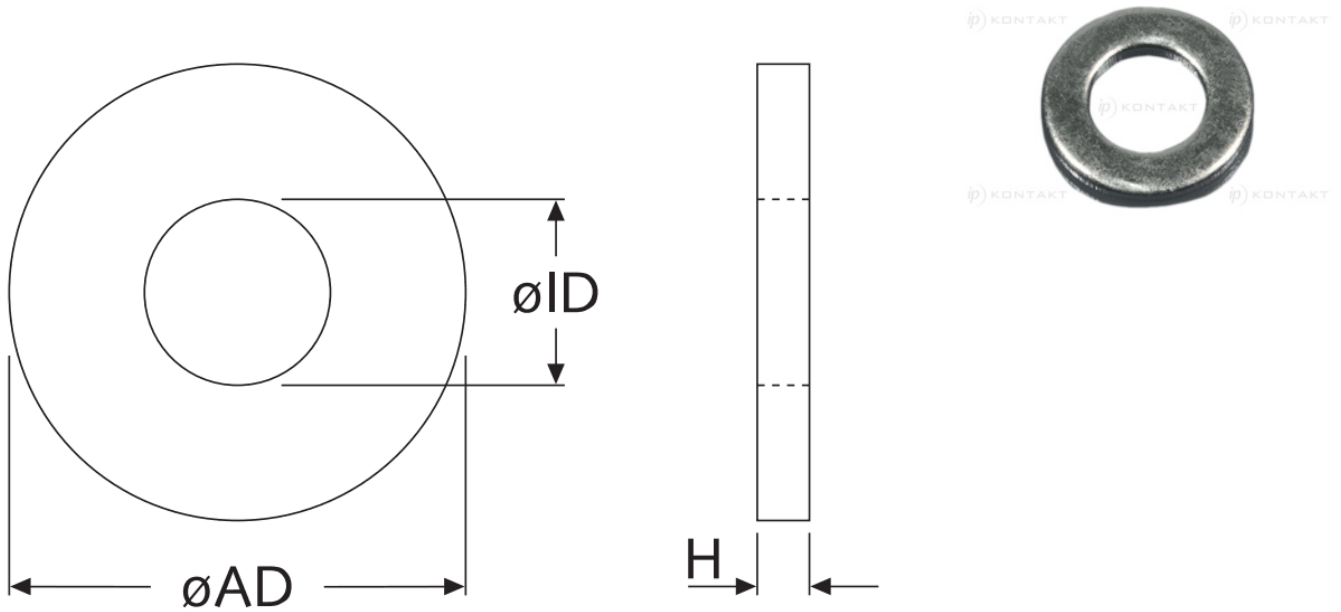

AR-POD125A - Metal flat washers without chamfer DIN 125A

Details:

- Material: see table

Symbol	For thread	Int. diameter $\varnothing ID$	Ext. diameter $\varnothing AD$	Height H	Material
		[mm]	[mm]	[mm]	
AR-POD125A-16542	M2.5	2.7	6	0.5	zinc-plated steel