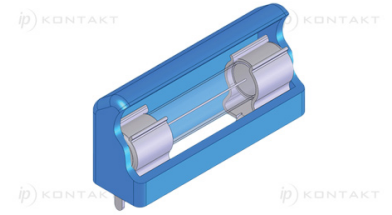

GLT-840xxx - Insulator

Details:

- **Material: Flexible PVC, RMS-55\***
- **Color: Transparent Blue**
- **Standard Pack: 1000/Bag**

Symbol	H1	H2	L1	L2	Fuse type	Material	Flammability	Color
	[mm]	[mm]	[mm]	[mm]				
840836	12.7	9.9	8.1	36.1	STD 0.25x1.25	PVC	UL94 V-0	blue