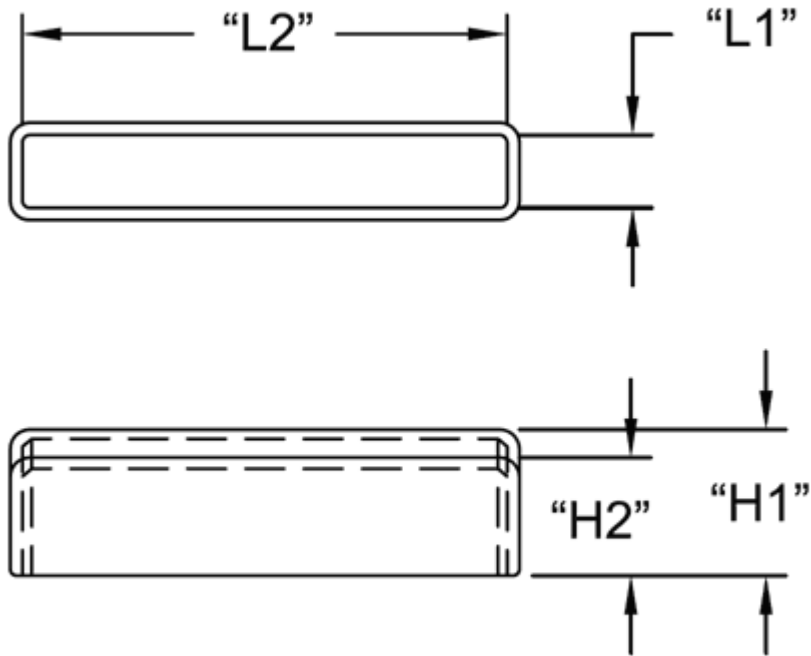

GLT-840xxx - Insulator

Details:

- **Material: Flexible PVC, RMS-55\***
- **Color: Transparent Blue**
- **Standard Pack: 1000/Bag**

Symbol	H1	H2	L1	L2	Fuse type	Material	Flammability	Color
	[mm]	[mm]	[mm]	[mm]				
840836	12.7	9.9	8.1	36.1	STD 0.25x1.25	PVC	UL94 V-0	blue