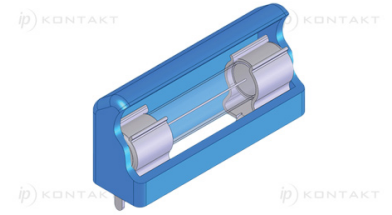

GLT-840xxx - Insulator

Details:

- **Material: Flexible PVC, RMS-55***
- **Color: Transparent Blue**
- **Standard Pack: 1000/Bag**

Symbol	H1	H2	L1	L2	Fuse type	Material	Flammability	Color
	[mm]	[mm]	[mm]	[mm]				
840832	15.9	14.7	8.1	32	Metric	PVC	UL94 V-0	blue