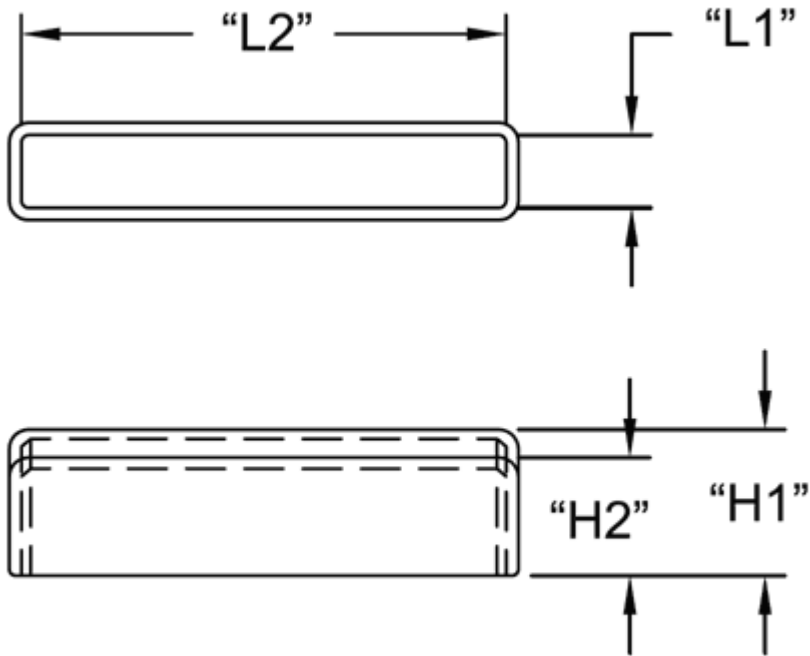

GLT-840xxx - Insulator

Details:

- **Material: Flexible PVC, RMS-55***
- **Color: Transparent Blue**
- **Standard Pack: 1000/Bag**

Symbol	H1	H2	L1	L2	Fuse type	Material	Flammability	Color
	[mm]	[mm]	[mm]	[mm]				
840832	15.9	14.7	8.1	32	Metric	PVC	UL94 V-0	blue