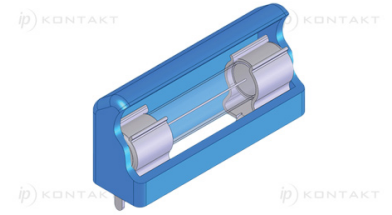

GLT-840xxx - Insulator

Details:

- **Material: Flexible PVC, RMS-55\***
- **Color: Transparent Blue**
- **Standard Pack: 1000/Bag**

Symbol	H1	H2	L1	L2	Fuse type	Material	Flammability	Color
	[mm]	[mm]	[mm]	[mm]				
840730	12.7	9.9	7.1	30	Metric	PVC	UL94 V-0	blue