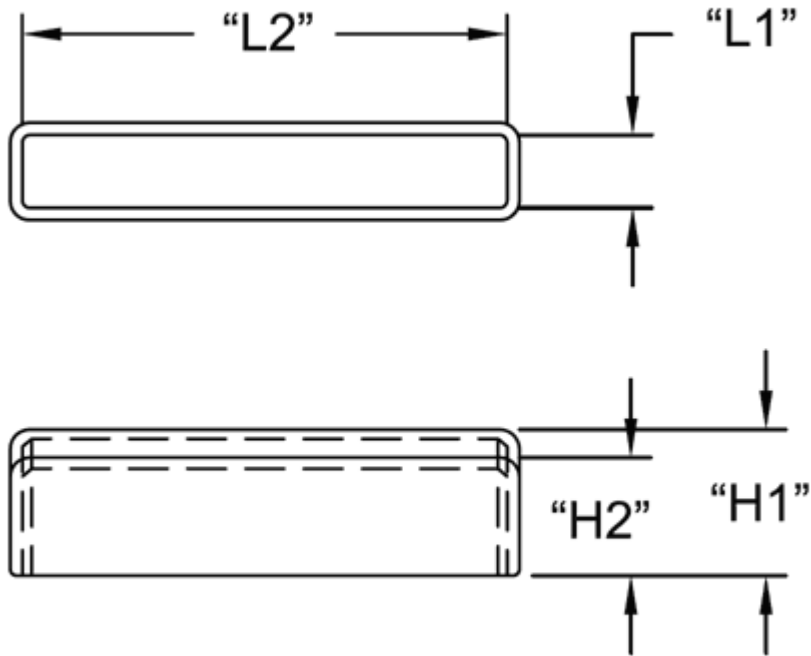

GLT-840xxx - Insulator

Details:

- **Material: Flexible PVC, RMS-55\***
- **Color: Transparent Blue**
- **Standard Pack: 1000/Bag**

Symbol	H1	H2	L1	L2	Fuse type	Material	Flammability	Color
	[mm]	[mm]	[mm]	[mm]				
840730	12.7	9.9	7.1	30	Metric	PVC	UL94 V-0	blue