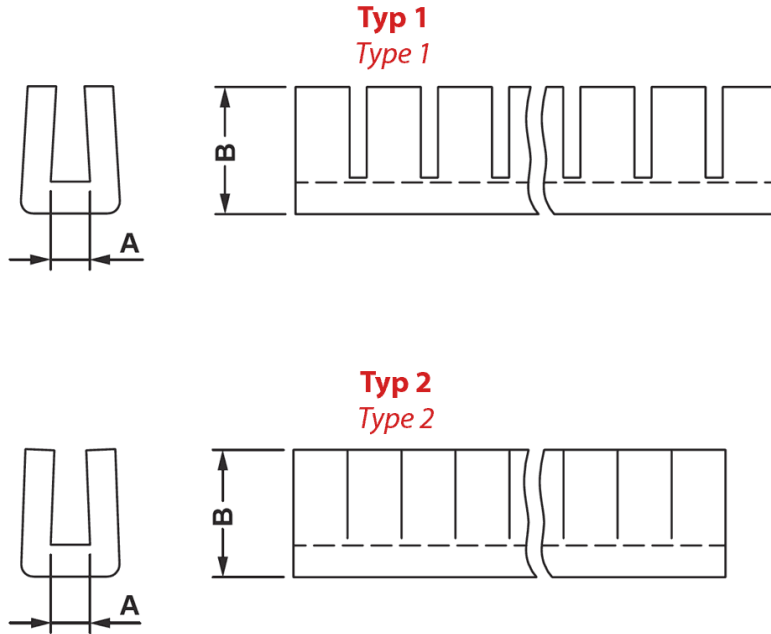

## FP-6768 - Movable bushings

Details:

- **Material: PE**
- **Colour: natural**

Symbol	Type	A	B	Panel thickness range	Standard pack	Material	Color
		[mm]	[mm]	[mm]	[m]		
6775EA00	1	4.3	6.5	3.8 - 4.2	10	PE	natural