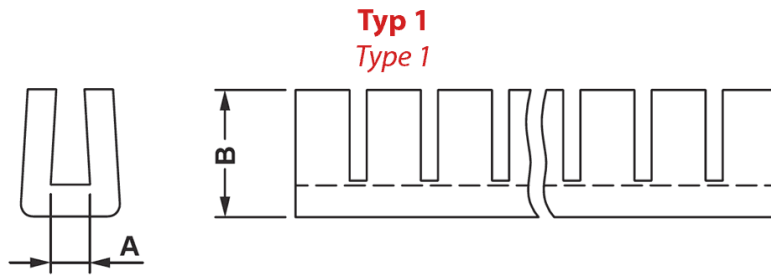

FP-6768 - Movable bushings

Details:

- **Material: PE**
- **Colour: natural**

Symbol	Type	A	B	Panel thickness range	Standard pack	Material	Color
		[mm]	[mm]	[mm]	[m]		
6774EA00	1	3.3	6.1	2.8 - 3.2	10	PE	natural