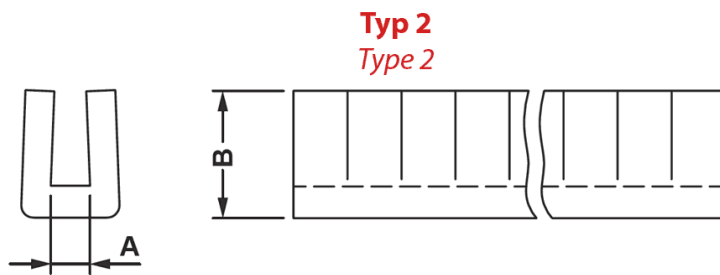

FP-6768 - Movable bushings

Details:

- **Material: PE**
- **Colour: natural**

Symbol	Type	A	B	Panel thickness range	Standard pack	Material	Color
		[mm]	[mm]	[mm]	[m]		
6774EA00	1	3.3	6.1	2.8 - 3.2	10	PE	natural