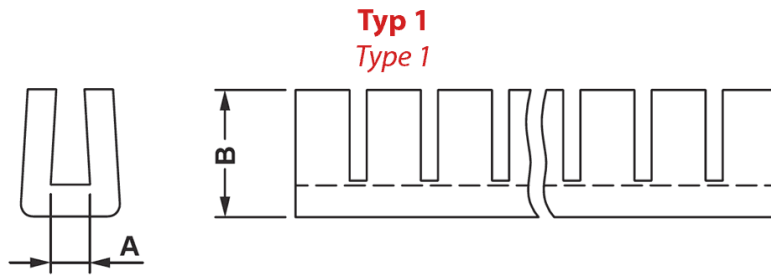

FP-6768 - Movable bushings

Details:

- **Material: PE**
- **Colour: natural**

| Symbol | Type | A | B | Panel thickness range | Standard pack | Material | Color |
|----------|------|------|------|-----------------------|---------------|----------|---------|
| | | [mm] | [mm] | [mm] | [m] | | |
| 6773EA00 | 1 | 2.7 | 5.7 | 2.2 - 2.6 | 10 | PE | natural |