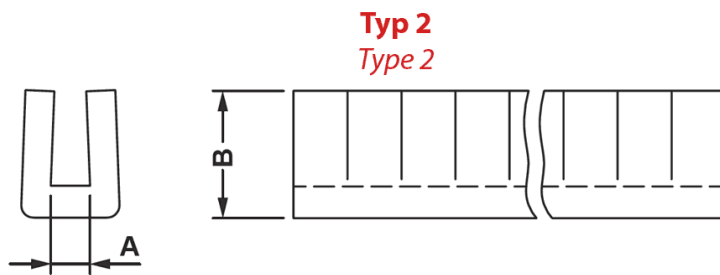

FP-6768 - Movable bushings

Details:

- **Material: PE**
- **Colour: natural**

| Symbol | Type | A | B | Panel thickness range | Standard pack | Material | Color |
|----------|------|------|------|-----------------------|---------------|----------|---------|
| | | [mm] | [mm] | [mm] | [m] | | |
| 6773EA00 | 1 | 2.7 | 5.7 | 2.2 - 2.6 | 10 | PE | natural |