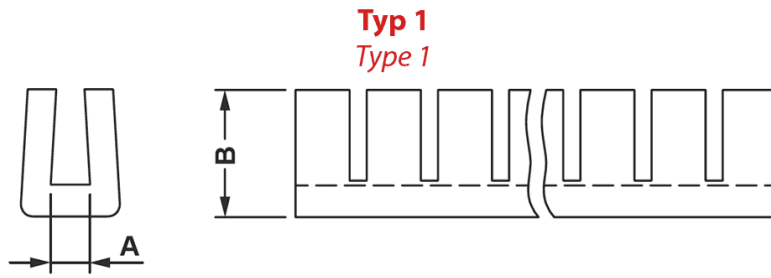

FP-6768 - Movable bushings

Details:

- **Material: PE**
- **Colour: natural**

Symbol	Type	A	B	Panel thickness range	Standard pack	Material	Color
		[mm]	[mm]	[mm]	[m]		
6772EA00	1	2.2	5.4	1.8 - 2.2	10	PE	natural