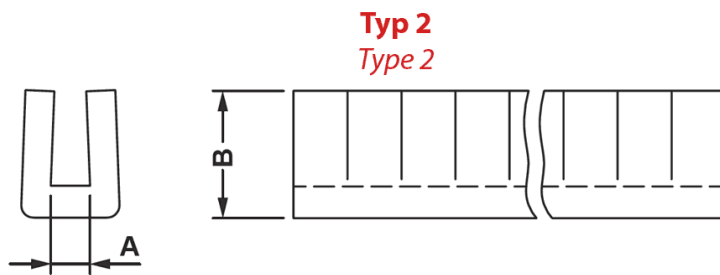

FP-6768 - Movable bushings

Details:

- **Material: PE**
- **Colour: natural**

Symbol	Type	A	B	Panel thickness range	Standard pack	Material	Color
		[mm]	[mm]	[mm]	[m]		
6772EA00	1	2.2	5.4	1.8 - 2.2	10	PE	natural