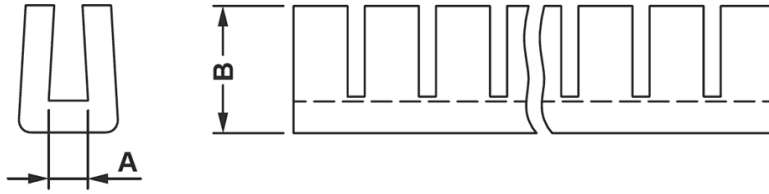

FP-6768 - Movable bushings

Typ 1
Type 1

Typ 2
Type 2

Details:

- **Material: PE**
- **Colour: natural**

Symbol	Type	A	B	Panel thickness range	Standard pack	Material	Color
		[mm]	[mm]	[mm]	[m]		
6771EA00	2	1.7	5.4	1.4 - 1.7	10	PE	natural