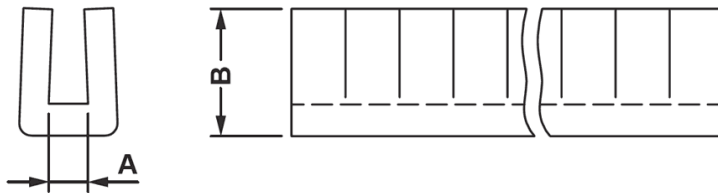

FP-6768 - Movable bushings

Typ 1
Type 1

Typ 2
Type 2

Details:

- **Material: PE**
- **Colour: natural**

Symbol	Type	A	B	Panel thickness range	Standard pack	Material	Color
		[mm]	[mm]	[mm]	[m]		
6771EA00	2	1.7	5.4	1.4 - 1.7	10	PE	natural