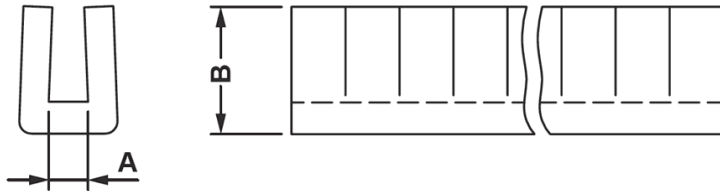

FP-6768 - Movable bushings

Typ 1
Type 1

Typ 2
Type 2

Details:

- **Material: PE**
- **Colour: natural**

| Symbol | Type | A | B | Panel thickness range | Standard pack | Material | Color |
|----------|------|------|------|-----------------------|---------------|----------|---------|
| | | [mm] | [mm] | [mm] | [m] | | |
| 6768EA00 | 1 | 1.1 | 5.2 | 0.9 - 1.1 | 10 | PE | natural |