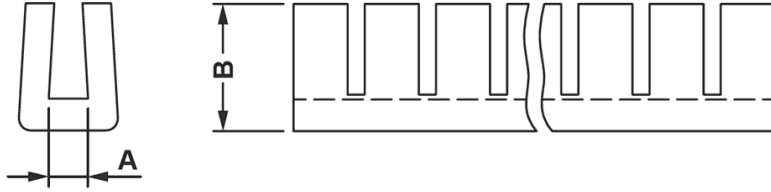

FP-6768 - Movable bushings

Typ 1
Type 1

Typ 2
Type 2

Details:

- **Material: PE**
- **Colour: natural**

| Symbol | Type | A | B | Panel thickness range | Standard pack | Material | Color |
|----------|------|------|------|-----------------------|---------------|----------|---------|
| | | [mm] | [mm] | [mm] | [m] | | |
| 6768EA00 | 1 | 1.1 | 5.2 | 0.9 - 1.1 | 10 | PE | natural |