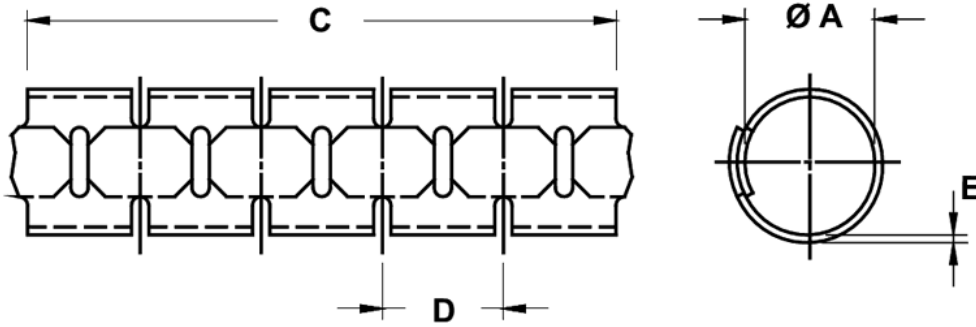

FP-6707 - Wrapping bands

Details:

- **Material: Polyethylene PE**
- **Color: natural**, black available on special order
- Standard pack: 5 meters

Symbol	Int. diameter ØA	Length C	D	Wall thickness E	Material	Color	Notes
	[mm]	[m]	[mm]	[mm]			
6710EA00	25	5	20	1	PE	natural	mounting tool: 6714HA01PS