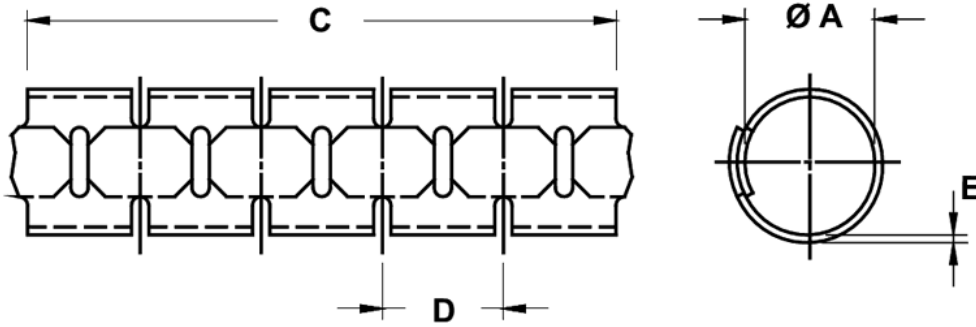

FP-6707 - Wrapping bands

Details:

- **Material: Polyethylene PE**
- **Color: natural**, black available on special order
- Standard pack: 5 meters

Symbol	Int. diameter ØA	Length C	D	Wall thickness E	Material	Color	Notes
	[mm]	[m]	[mm]	[mm]			
6709EA00	20	5	17	0.9	PE	natural	mounting tool: 6713HA01PS